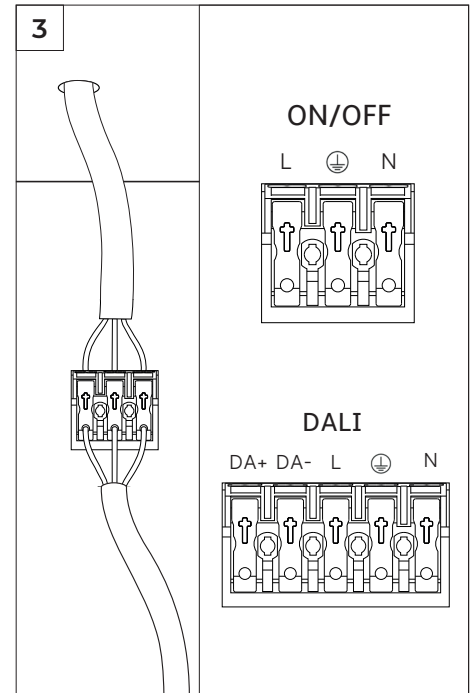

EN

- Installation and commissioning only through authorised qualified personnel.
- Modifications or overhauling to luminaires or lighting components only with the written consent of PontLight.
- The light source contained in this luminaire shall only be replaced by the manufacturer or his agent or a similarly qualified person.
- Turn off power before working.
- Power connection only through the build-in resp. enclosed clamps.
- Luminaires and illuminants may not be disposed of as household waste. They have to be submitted to the default local recycling process.
- It is very important to use the glove provided while mounting the light fixture.
- The lamp is not suitable for outdoor use.
- If our products doesn't work correctly within the correct installation, storage and use, PontLight Kft. undertakes a 5-year warranty for replacement and repair. This warranty does not cover custom-made countertops, normal wear and tear, cuts or scratches, or damage caused by impacts, accidents. Follow our assembly instructions and care instructions carefully. This warranty does not apply to products that have been stored, assembled or installed incorrectly, used inappropriately, abused, misused, altered, or cleaned with wrong cleaning methods or wrong cleaning products.
- IP20 covered products.

YUMI direct

Mounting Type Number(s): B6/B7/B8

Yumi direct

Outer diameter: $\varnothing 1200$
 $\varnothing 2400$
 ∞

Profiles: 50 75 100

Mounting type

B6 **B7** **B8**