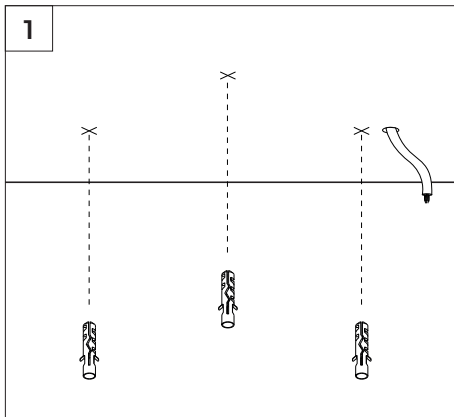

YUMI direct

Mounting Type Number(s): B6/B7/B8

Yumi direct

Outer diameter: $\varnothing 1200$
 $\varnothing 2400$
 ∞

Profiles: 50 75 100

Mounting type

B6 **B7** **B8**