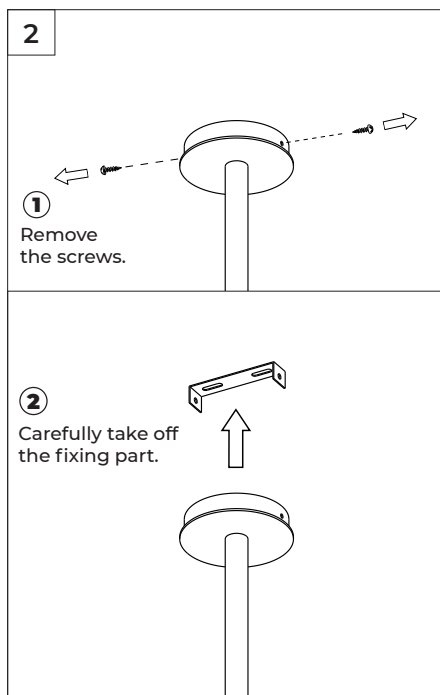

Yumi direct

Outer diameter: $\varnothing 1200$ | $\varnothing 2400$
 ∞

Profiles:

Mounting type

B11 **B12**

6

DALI **ON/OFF**

DA+ DA- L ⊕ N   L ⊕ N