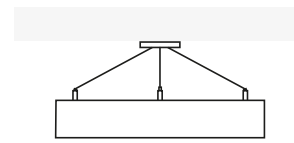

M
Multi-point Pendant

P
Single-Point Pendant

T
Rod Pendant

S
Spacers Surface

D
Direct Surface

R
Recessed Ceiling

YUMI 75

LED luminaire. Body made of solid aluminium profile. Custom length upon request. Surface in white, black, grey, anthracite or RAL colors. Further Selected Pont Light special colors available.

Profiles

Specification

Code	Size	Power*	Light Flux**
YM1A- 1	L 600 mm	39 W	2800 lm
2	L 1200 mm	78 W	5600 lm