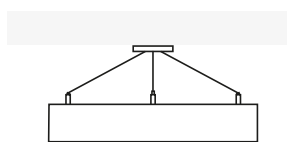

M
Multi-point Pendant

P
Single-Point Pendant

T
Rod Pendant

S
Spacers Surface

D
Direct Surface

R
Recessed Ceiling

YUMI 100

LED luminaire. Body made of solid aluminium profile. Custom length upon request. Surface in white, black, grey, anthracite or RAL colors. Further Selected Pont Light special colors available.

Specification

Profiles

YM1B

YM2B

Code	Size	Power*	Light Flux**
YM1B-	1	L 600 mm 39 W	2700 lm
	2	L 1200 mm 78 W	5400 lm
YM2B-	1	L 600 mm 59 W	4050 lm
	2	L 1200 mm 117 W	8100 lm