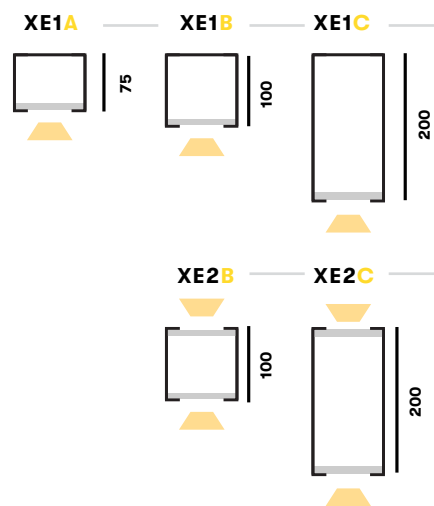

M
Multi-point Pendant

P
Single-Point Pendant

T
Rod Pendant

S
Spacers Surface

D
Direct Surface

R
Recessed Ceiling

XENIA

LED luminaire. Body made of solid aluminium profile. Custom length upon request. Surface in white, black, grey, anthracite or RAL colors. Further Selected Pont Light special colors available.

Specification

Profiles

Code	Size	Power*	Light Flux**	
XE1X-	1	Ø600	45 W	4500 lm
	2	Ø800	75 W	7500 lm
	3	Ø1000	95 W	9500 lm
	4	Ø1200	110 W	11000 lm
XE2X-	1	Ø600	54 W	5400 lm
	2	Ø800	90 W	9000 lm
	3	Ø1000	114 W	11400 lm
	4	Ø1200	132 W	13200 lm