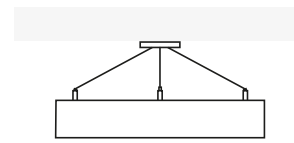

M
Multi-point Pendant

P
Single-Point Pendant

T
Rod Pendant

S
Spacers Surface

D
Direct Surface

R
Recessed Ceiling

XENIA

LED luminaire. Body made of solid aluminium profile. Custom length upon request. Surface in white, black, grey, anthracite or RAL colors. Further Selected Pont Light special colors available.

Specification

Profiles

Code	Size	Power*	Light Flux**	
XE1X-	1	Ø600	45 W	4500 lm
	2	Ø800	75 W	7500 lm
	3	Ø1000	95 W	9500 lm
	4	Ø1200	110 W	11000 lm
XE2X-	1	Ø600	54 W	5400 lm
	2	Ø800	90 W	9000 lm
	3	Ø1000	114 W	11400 lm
	4	Ø1200	132 W	13200 lm