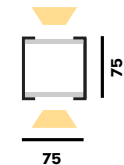

XARA 75

LED luminaire. Body made of solid aluminium profile. Custom length upon request. Surface in white, black, grey, anthracite or RAL colors. Further Selected Pont Light special colors available.

Specification

Profiles

XA1B

Code

XA1X-

Size	Power*	Light Flux**
1	86 W	8151 lm
2	124 W	11737 lm
3	164 W	15454 lm

XA2B

XA2X-

Size	Power*	Light Flux**
1	129 W	12226 lm
2	186 W	17605 lm
3	245 W	23180 lm