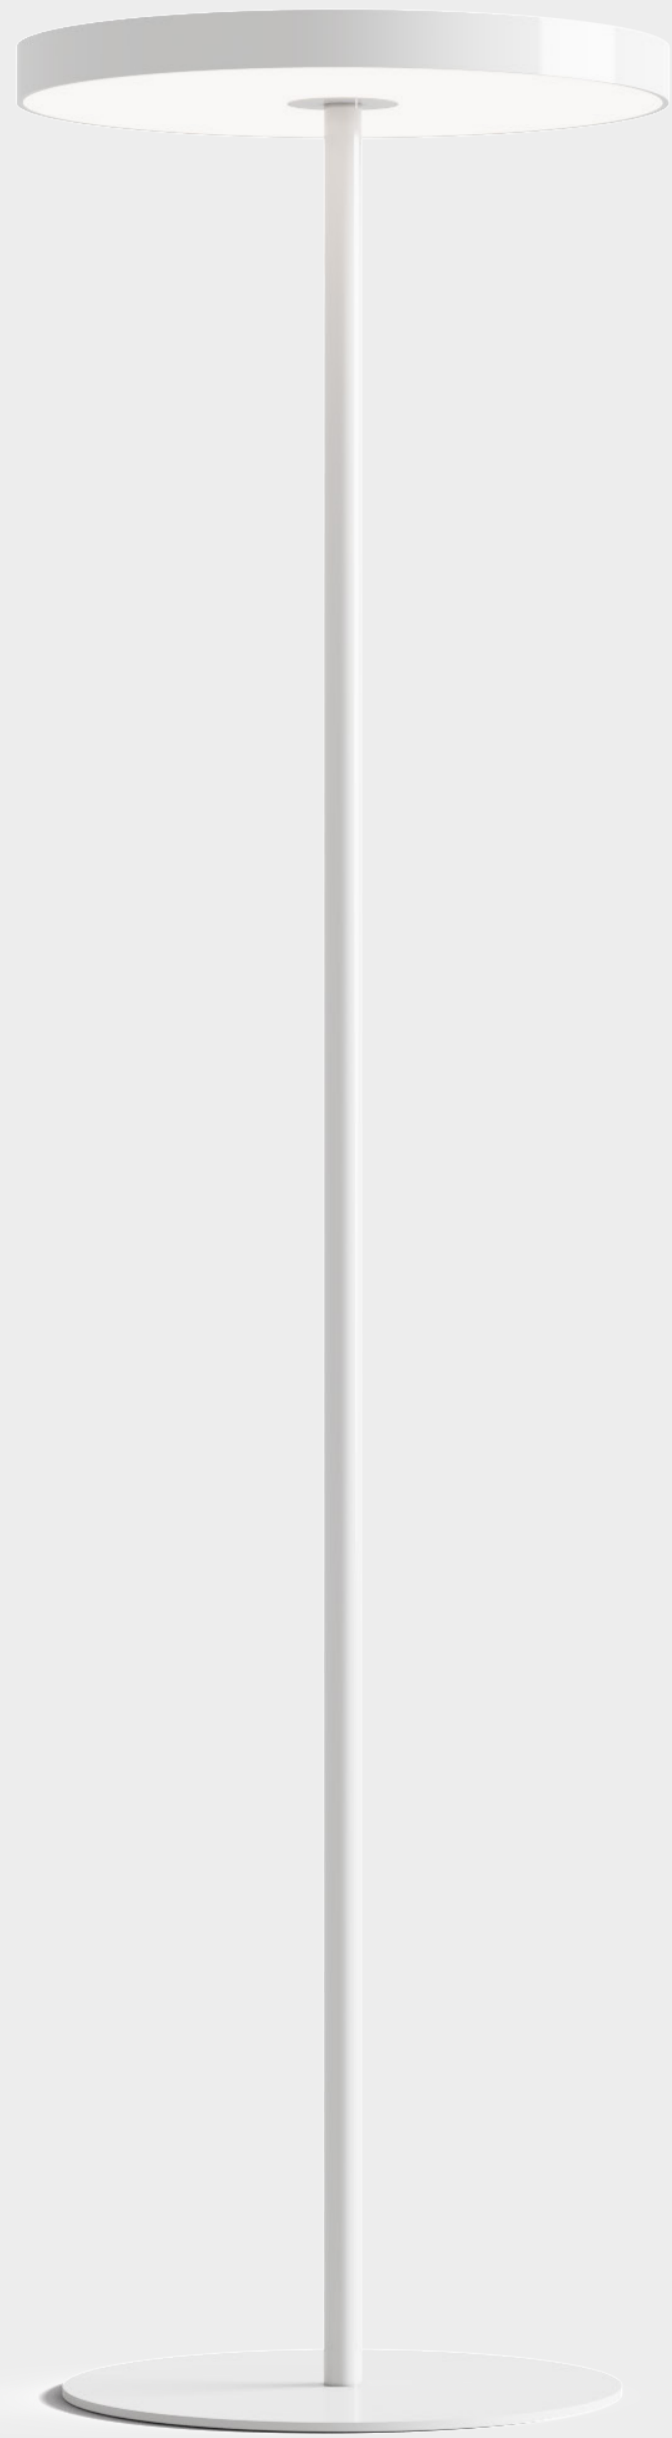

TONDO SERIES

Wall Lamp

Vertical

Pendant

Task Floor

Desk Mounted

Free Stand

TONDO SERIES FAMILY MEMBERS

TONDO PENDANT

DIMENSIONS

Ø1200 mm

PROFILE

POWER

99 W*

*D:65 W/IN:33 W

LIGHT FLUX

MOUNTING TYPES

 Free Stand

TONDO VERTICAL

DIMENSIONS
 Ø600 mm Ø1200 mm

PROFILE

 15

POWER
 38 W 75 W

LIGHT FLUX
 2300 lm 4500 lm

Opal Microprismatic

LIGHT SOURCE COLORS

Black Gray Anthracite
White Color by RAL Special Colors

MOUNTING TYPES

Free Stand

TONDO TASK FLOOR

DIMENSIONS
Ø1200 X L2100 mm

POWER
99 W* *D:65 W/IN 33W