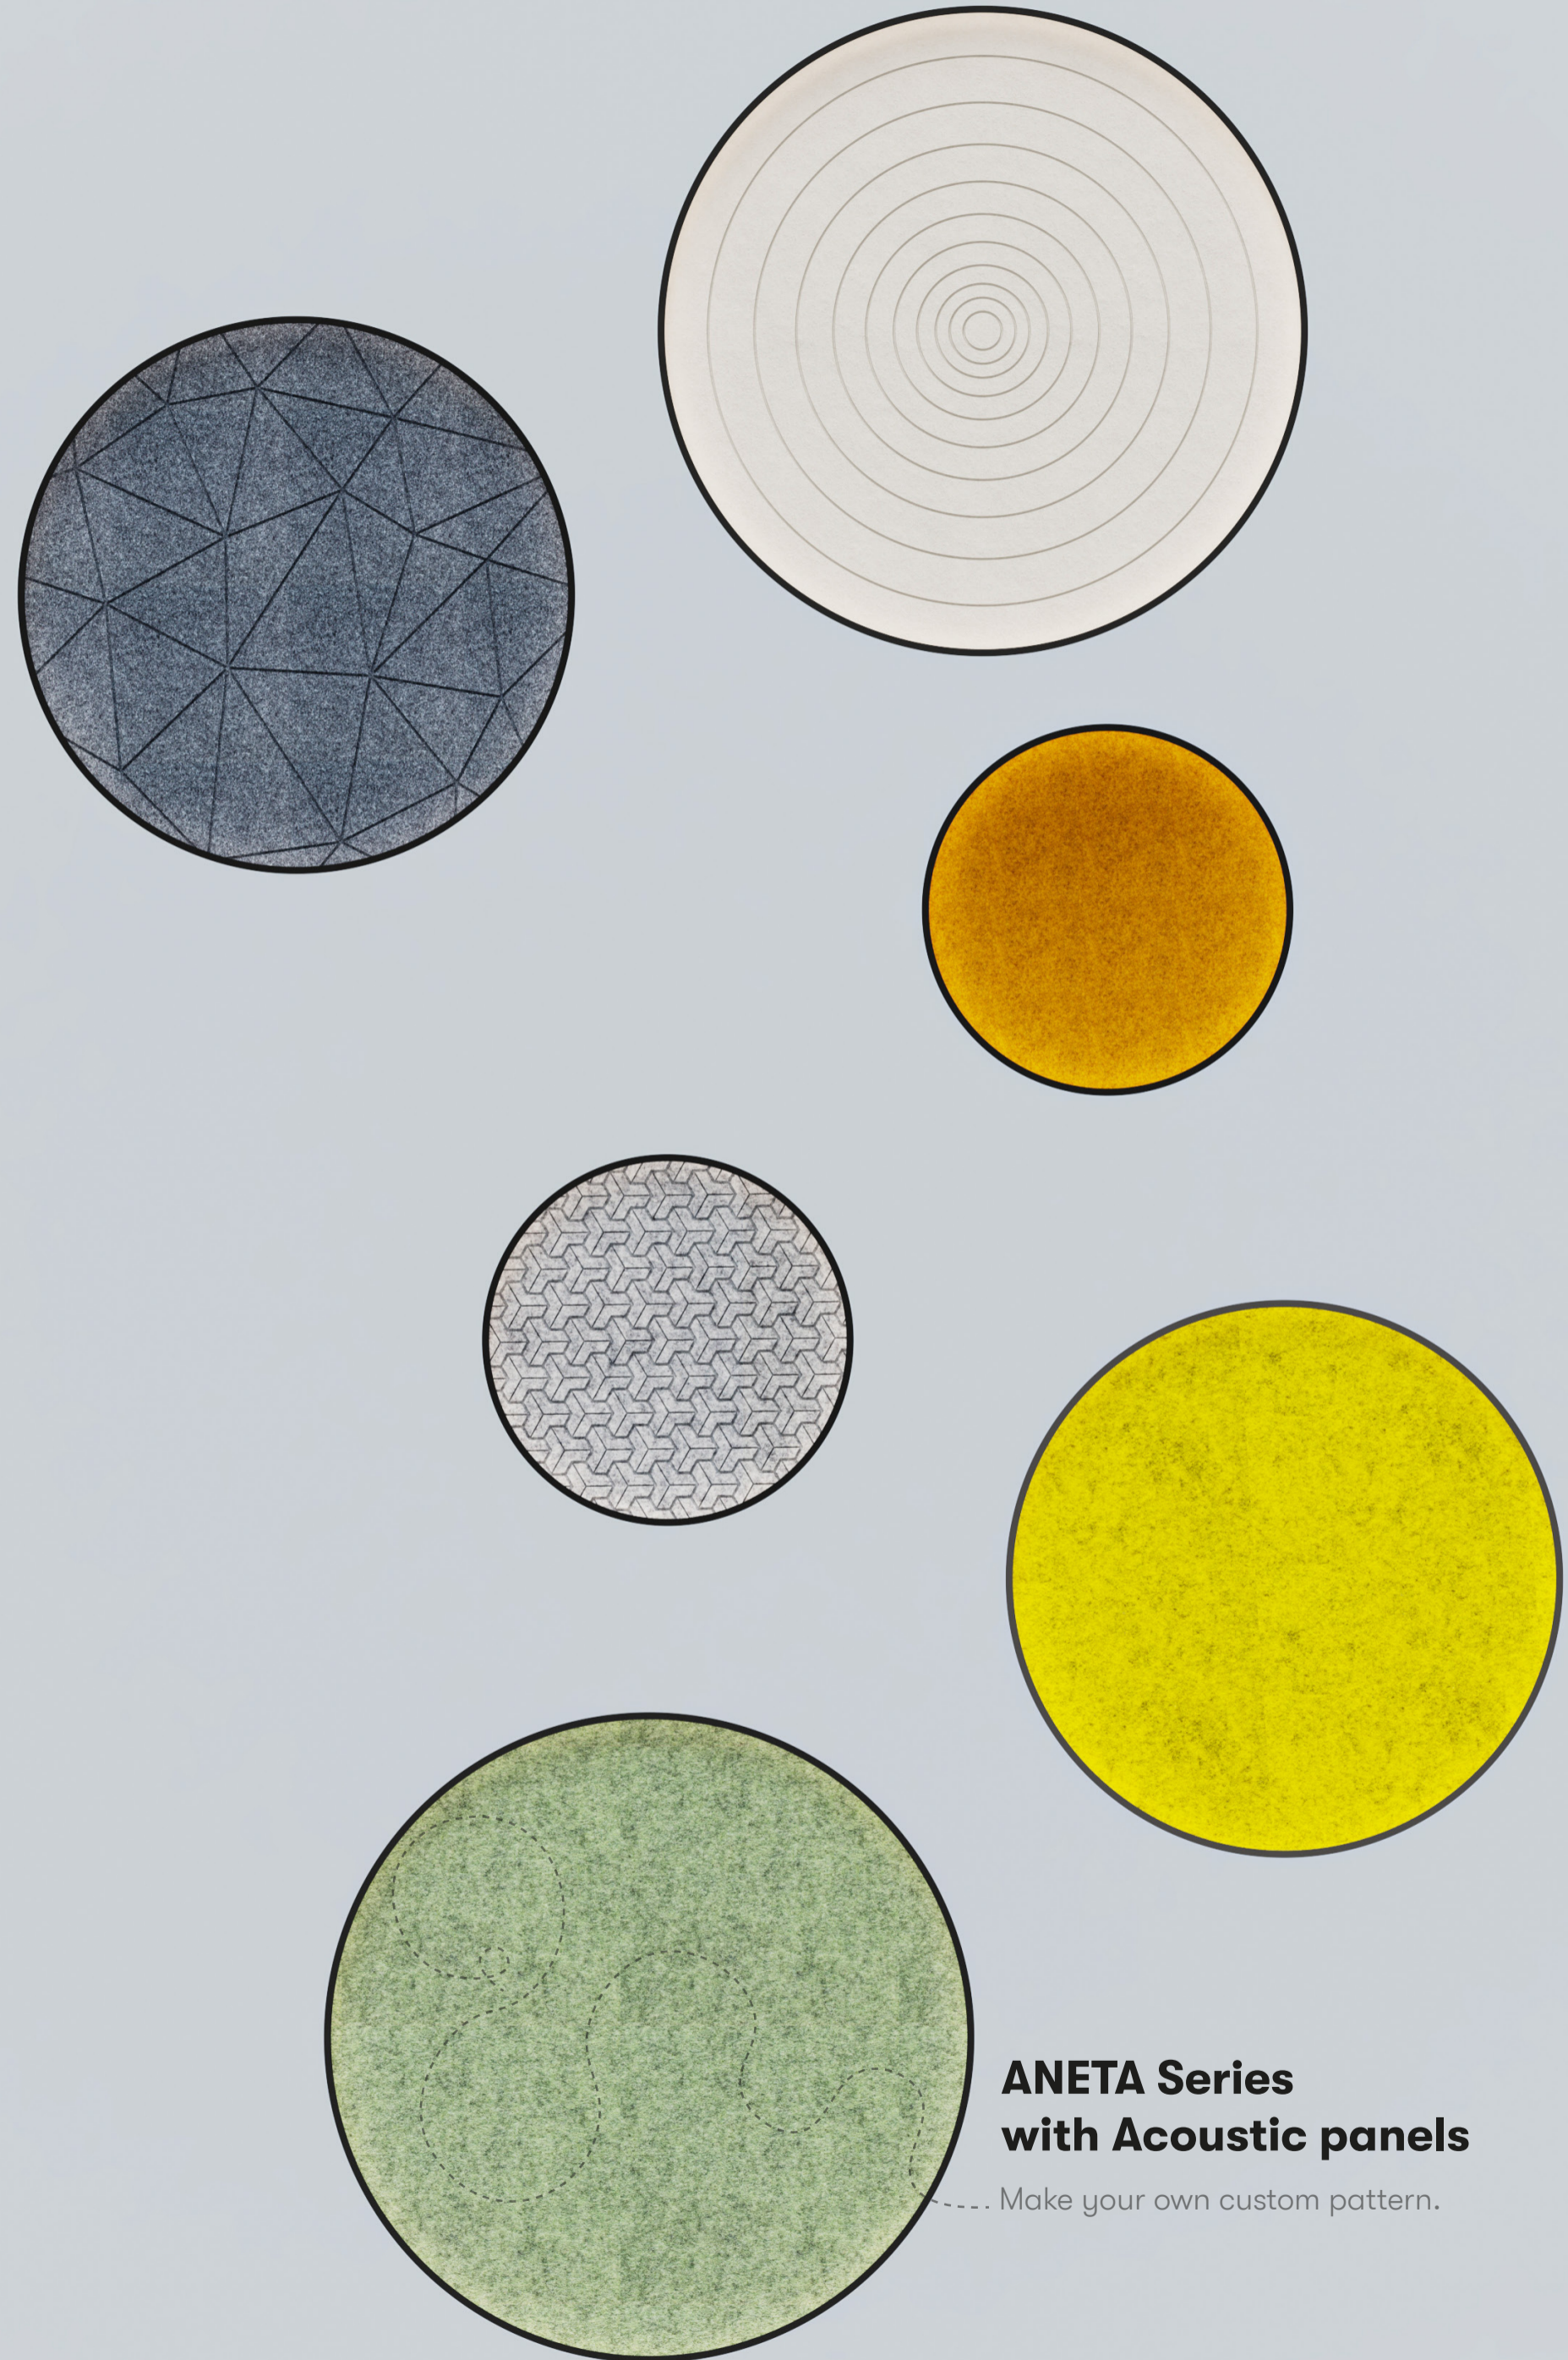

DIFFUSORS

Opal

BODY COLORS

Black Gray Anthracite
White Color by RAL Special Colors

MOUNTING TYPES

Multi-Point Pendant

Single-Point Pendant

Spacer Surface

*Driver:

**ANETA Series
with Acoustic panels**

Make your own custom pattern.

Special Colors Selection

SUPRANODIC

PSC13 LOTUS

PSC07 HALO

PSC12 CHAMPAGNE

PSC10 GOLD

PSC06 DARK BRONZE

PSC05 MEDIUM BRONZE

PSC11 LIGHT BRONZE

PSC14 AUBERGINE

ICONIC

PSC02 NOBLE BRONZE

PSC01 ARCTIC ICE

PSC09 SUNNY GOLD

TIMELESS

PSC03 VOLCANIC ASH

PSC04 BROWN

PSC08 TIMELESS GOLD

Acoustic Panel Colors

MANDARIN

PLC05