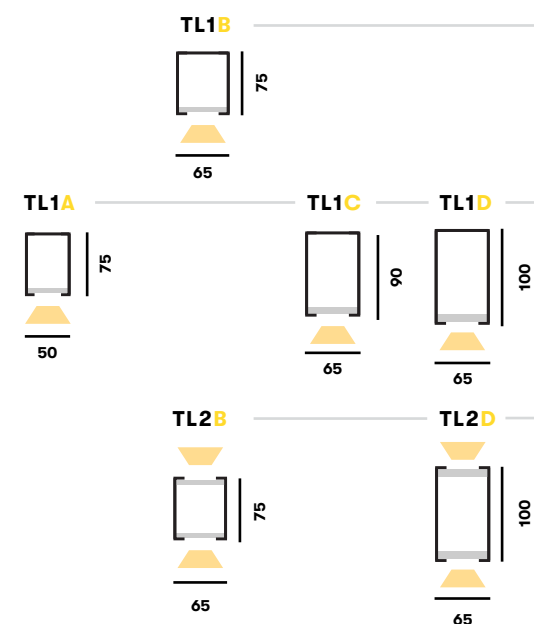

M
Multi-point Pendant

P
Single-Point Pendant

T
Rod Pendant

S
Spacers Surface

D
Direct Surface

R
Recessed Ceiling

TILIA

LED luminaire. Body made of solid aluminium profile. Custom length upon request. Surface in white, black, grey, anthracite or RAL colors. Further Selected Pont Light special colors available.

Specification

Profiles

Code	Size	Power*	Light Flux**
TL1X-	1	600x600 55 W	5775 lm
	2	600x1200 83 W	8715 lm
TL1X-	1	600x600 55 W	5225 lm
	2	600x1200 83 W	7885 lm
TL2X-	1	600x600 83 W	8663 lm
	2	600x1200 125 W	13073 lm