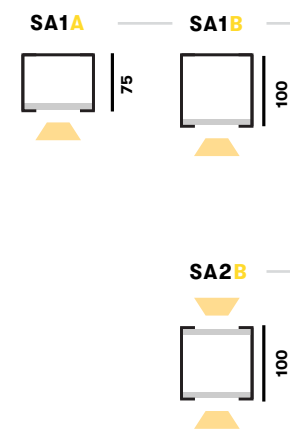

SWELLA

LED luminaire. Body made of solid aluminium profile. Custom length upon request. Surface in white, black, grey, anthracite or RAL colors. Further Selected Pont Light special colors available.

Specification

Profiles

Code	Size	Power*	Light Flux**
SA1X-	1	L 670 mm 60 W	7500 lm
	2	L 950 mm 80 W	10000lm
SA2X-	1	L 670 mm 75 W	9300 lm
	2	L 950 mm 100 W	12500 lm