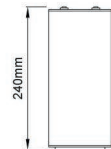

* Code example

I01.MLS.17010 . 28 . 827 . SP . 01

1 2 3 4 5

- 1- Product code
- 2- Power
- 3- CRI
- 4- Reflector angle
- 5- Colour

2	Watt - Driving Current	3	CRI / Kelvin	4	Reflector Angle /	5	Product Color /	
28	28W - 700mA	827	CRI>80 - 2700K	9827	CRI>98 - 2700K	SP	20° - Spot	01 white
24	24W - 600mA	830	CRI>80 - 3000K	9830	CRI>98 - 3000K	ME	30° - Medium	02 ral 9010
20	20W - 500mA	835	CRI>80 - 3500K	9840	CRI>98 - 4000K	FL	40° - Flood	03 black
15	15W - 350mA	840	CRI>80 - 4000K	MEAT	1800K	WF	60° - Wide Flood	04 gray
		850	CRI>80 - 5000K	GOLD	2400K			05 dark gray
		927	CRI>90 - 2700K	FISH	6600K			06 special color
		930	CRI>90 - 3000K					
		935	CRI>90 - 3500K					
		940	CRI>90 - 4000K					

Profile Height for ON-OFF version /

Profile Height for Phase-Cut DIM /

Profile Height for 1-10V, DALI and Warm DIM /

Profile Height for Wireless DIM /

Profile Height for Tunable White DIM /

Profile Height for Emergency version /