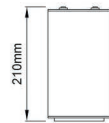

* Code example

I01.MLS.17010 . 28 . 827 . SP . 01

1 2 3 4 5

- 1- Product code
- 2- Power
- 3- CRI
- 4- Reflector angle
- 5- Colour

2	Watt - Driving Current	3	CRI / Kelvin	4	Reflector Angle /	5	Product Color /	
28	28W - 700mA	827	CRI>80 - 2700K	9827	CRI>98 - 2700K	SP	20° - Spot	01 white
24	24W - 600mA	830	CRI>80 - 3000K	9830	CRI>98 - 3000K	ME	30° - Medium	02 ral 9010
20	20W - 500mA	835	CRI>80 - 3500K	9840	CRI>98 - 4000K	FL	40° - Flood	03 black
15	15W - 350mA	840	CRI>80 - 4000K	MEAT	1800K	WF	60° - Wide Flood	04 gray
		850	CRI>80 - 5000K	GOLD	2400K			05 dark gray
		927	CRI>90 - 2700K	FISH	6600K			06 special color
		930	CRI>90 - 3000K					
		935	CRI>90 - 3500K					
		940	CRI>90 - 4000K					

Profile Height for ON-OFF version /

Profile Height for Phase-Cut DIM /

Profile Height for 1-10V, DALI and Warm DIM /

Profile Height for Wireless DIM /

Profile Height for Tunable White DIM /

Profile Height for Emergency version /