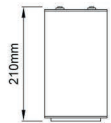

Pipa / I01.MLS.17010

Power	CRI	Order Code	Kelvin	Lumen T _c =50°
28W	CRI>80	I01.MLS.17010 . (..) . (..) . (..) . (..)	2700K	3565
			3000K	3710
			3500K	3840
			4000K	3975
			5000K	4253
	CRI>90	I01.MLS.17010 . (..) . (..) . (..) . (..)	2700K	3209
			3000K	3289
			3500K	3405
			4000K	3523
			5000K	X
	CRI>98	I01.MLS.17010 . (..) . (..) . (..) . (..)	2700K	2459
			3000K	2564
			4000K	2743
Meat COB		I01.MLS.17010 . (..) . (..) . (..) . (..)	1800K	2052
Food COB		I01.MLS.17010 . (..) . (..) . (..) . (..)	2400K	2113
FISH COB		I01.MLS.17010 . (..) . (..) . (..) . (..)	6600K	2905

* Code example

I01.MLS.17010 . 28 . 827 . SP . 01

1 2 3 4 5

- 1- Product code
- 2- Power
- 3- CRI
- 4- Reflector angle
- 5- Colour

2	Watt - Driving Current	3	CRI / Kelvin	4	Reflector Angle /	5	Product Color /	
28	28W - 700mA	827	CRI>80 - 2700K	9827	CRI>98 - 2700K	SP	20° - Spot	01 white
24	24W - 600mA	830	CRI>80 - 3000K	9830	CRI>98 - 3000K	ME	30° - Medium	02 ral 9010
20	20W - 500mA	835	CRI>80 - 3500K	9840	CRI>98 - 4000K	FL	40° - Flood	03 black
15	15W - 350mA	840	CRI>80 - 4000K	MEAT	1800K	WF	60° - Wide Flood	04 gray
		850	CRI>80 - 5000K	GOLD	2400K			05 dark gray
		927	CRI>90 - 2700K	FISH	6600K			06 special color
		930	CRI>90 - 3000K					
		935	CRI>90 - 3500K					
		940	CRI>90 - 4000K					

Profile Height for ON-OFF version /

Profile Height for Phase-Cut DIM /

Profile Height for 1-10V, DALI and Warm DIM /

Profile Height for Wireless DIM /

Profile Height for Tunable White DIM /

Profile Height for Emergency version /