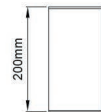

*** Code example**

I01.MLS.17070 . 15 . 827 . SP . 01

1 2 3 4 5

1- Product code
2- Power
3- CRI
4- Reflector angle
5- Colour

2	Watt - Driving Current	3	CRI / Kelvin	4	Reflector Angle /	5	Product Color /	
15	15W - 350mA	827	CRI>80 - 2700K	9827	CRI>98 - 2700K	 SP	20° - Spot	 01 white
10	10W - 250mA	830	CRI>80 - 3000K	9830	CRI>98 - 3000K	 FL	40° - Flood	 02 ral 9010
7	7W - 180mA	835	CRI>80 - 3500K	9840	CRI>98 - 4000K	 WF	60° - Wide Flood	 03 black
4	4W - 100mA	840	CRI>80 - 4000K					 04 gray
		850	CRI>80 - 5000K					 05 dark gray
		927	CRI>90 - 2700K					 06 special color
		930	CRI>90 - 3000K					
		935	CRI>90 - 3500K					
		940	CRI>90 - 4000K					

(..) / Complete Code

Profile Height for ON-OFF version /

Profile Height for Phase-Cut DIM /

Profile Height for 1-10V, DALI and Warm DIM /

Profile Height for Wireless DIM /

Profile Height for Emergency version /