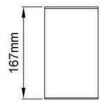

*** Code example**

I01.MLS.17070 . 15 . 827 . SP . 01

1 2 3 4 5

1- Product code
2- Power
3- CRI
4- Reflector angle
5- Colour

2	Watt - Driving Current	3	CRI / Kelvin	4	Reflector Angle /	5	Product Color /	
15	15W - 350mA	827	CRI>80 - 2700K	9827	CRI>98 - 2700K	 SP	20° - Spot	 01 white
10	10W - 250mA	830	CRI>80 - 3000K	9830	CRI>98 - 3000K	 FL	40° - Flood	 02 ral 9010
7	7W - 180mA	835	CRI>80 - 3500K	9840	CRI>98 - 4000K	 WF	60° - Wide Flood	 03 black
4	4W - 100mA	840	CRI>80 - 4000K					 04 gray
		850	CRI>80 - 5000K					 05 dark gray
		927	CRI>90 - 2700K					 06 special color
		930	CRI>90 - 3000K					
		935	CRI>90 - 3500K					
		940	CRI>90 - 4000K					

(..) / Complete Code

Profile Height for ON-OFF version /

Profile Height for Phase-Cut DIM /

Profile Height for 1-10V, DALI and Warm DIM /

Profile Height for Wireless DIM /

Profile Height for Emergency version /