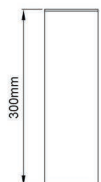

2	Watt - Driving Current	3	CRI / Kelvin	4	Reflector Angle /	5	Product Color /	
15	15W - 350mA	827	CRI>80 - 2700K	9827	CRI>98 - 2700K	SP	20° - Spot	01 white
10	10W - 250mA	830	CRI>80 - 3000K	9830	CRI>98 - 3000K	FL	40° - Flood	02 ral 9010
7	7W - 180mA	835	CRI>80 - 3500K	9840	CRI>98 - 4000K	WF	60° - Wide Flood	03 black
4	4W - 100mA	840	CRI>80 - 4000K					04 gray
		850	CRI>80 - 5000K					05 dark gray
		927	CRI>90 - 2700K					06 special color
		930	CRI>90 - 3000K					
		935	CRI>90 - 3500K					
		940	CRI>90 - 4000K					

Profile Height for ON-OFF version /

Profile Height for Phase-Cut DIM /

Profile Height for 1-10V, DALI and Warm DIM /

Profile Height for Wireless DIM /

Profile Height for Emergency version /

Steel suspension cord with up to 5mt length option.