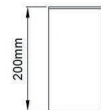

Pipa Midi Pendant

Pipa Midi Pendant / I01.MLP.17070

* Code example

I01.MLP.17070 . 15 . 827 . SP . 01

- 1- Product code
- 2- Power
- 3- CRI
- 4- Reflector angle
- 5- Colour

Power	CRI	Order Code	Kelvin	Lumen T _c =50°
15W	CRI>80	I01.MLP.17070 . (...) . (...) . (...) . (...)	2700K	1250
			3000K	1281
			3500K	1326
			4000K	1372
			5000K	1468
	CRI>90	I01.MLP.17070 . (...) . (...) . (...) . (...)	2700K	1125
			3000K	1152
			3500K	1193
			4000K	1234
			5000K	X
	CRI>98	I01.MLP.17070 . (...) . (...) . (...) . (...)	2700K	863
			3000K	895
			4000K	939
Meat COB		I01.MLP.17070 . (...) . (...) . (...) . (...)	1800K	X
Food COB		I01.MLP.17070 . (...) . (...) . (...) . (...)	2400K	X
FISH COB		I01.MLP.17070 . (...) . (...) . (...) . (...)	6600K	X

2	Watt - Driving Current	3	CRI / Kelvin	4	Reflector Angle /	5	Product Color /	
15	15W - 350mA	827	CRI>80 - 2700K	9827	CRI>98 - 2700K	SP	20° - Spot	01 white
10	10W - 250mA	830	CRI>80 - 3000K	9830	CRI>98 - 3000K	FL	40° - Flood	02 ral 9010
7	7W - 180mA	835	CRI>80 - 3500K	9840	CRI>98 - 4000K	WF	60° - Wide Flood	03 black
4	4W - 100mA	840	CRI>80 - 4000K					04 gray
		850	CRI>80 - 5000K					05 dark gray
		927	CRI>90 - 2700K					06 special color
		930	CRI>90 - 3000K					
		935	CRI>90 - 3500K					
		940	CRI>90 - 4000K					

Profile Height for ON-OFF version /

Profile Height for Phase-Cut DIM /

Profile Height for 1-10V, DALI and Warm DIM /

Profile Height for Wireless DIM /

Profile Height for Emergency version /

Steel suspension cord with up to 5mt length option.