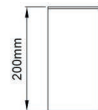

2	Watt - Driving Current	3	CRI / Kelvin	4	Reflector Angle /	5	Product Color /	
15	15W - 350mA	827	CRI>80 - 2700K	9827	CRI>98 - 2700K	SP	20° - Spot	01 white
10	10W - 250mA	830	CRI>80 - 3000K	9830	CRI>98 - 3000K	FL	40° - Flood	02 ral 9010
7	7W - 180mA	835	CRI>80 - 3500K	9840	CRI>98 - 4000K	WF	60° - Wide Flood	03 black
4	4W - 100mA	840	CRI>80 - 4000K					04 gray
		850	CRI>80 - 5000K					05 dark gray
		927	CRI>90 - 2700K					06 special color
		930	CRI>90 - 3000K					
		935	CRI>90 - 3500K					
		940	CRI>90 - 4000K					

Profile Height for ON-OFF version /

Profile Height for Phase-Cut DIM /

Profile Height for 1-10V, DALI and Warm DIM /

Profile Height for Wireless DIM /

Profile Height for Emergency version /

Steel suspension cord with up to 5mt length option.