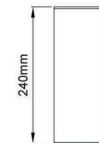

Profile Height for ON-OFF version /

Profile Height for Phase-Cut DIM /

Profile Height for 1-10V, DALI and Warm DIM /

Profile Height for Wireless DIM /

Profile Height for Emergency version /

Steel suspension cord with up to 5mt length option.