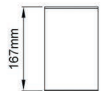

Pipa Midi Pendant

Pipa Midi Pendant / I01.MLP.17070

* Code example

I01.MLP.17070 . 15 . 827 . SP . 01

- 1- Product code
- 2- Power
- 3- CRI
- 4- Reflector angle
- 5- Colour

Power	CRI	Order Code	Kelvin	Lumen T _c =50°
15W	CRI>80	I01.MLP.17070 . (...) . (...) . (...) . (...)	2700K	1250
			3000K	1281
			3500K	1326
			4000K	1372
			5000K	1468
	CRI>90	I01.MLP.17070 . (...) . (...) . (...) . (...)	2700K	1125
			3000K	1152
			3500K	1193
			4000K	1234
			5000K	X
	CRI>98	I01.MLP.17070 . (...) . (...) . (...) . (...)	2700K	863
			3000K	895
			4000K	939
Meat COB		I01.MLP.17070 . (...) . (...) . (...) . (...)	1800K	X
Food COB		I01.MLP.17070 . (...) . (...) . (...) . (...)	2400K	X
FISH COB		I01.MLP.17070 . (...) . (...) . (...) . (...)	6600K	X

2	Watt - Driving Current	3	CRI / Kelvin	4	Reflector Angle /	5	Product Color /	
15	15W - 350mA	827	CRI>80 - 2700K	9827	CRI>98 - 2700K	SP	20° - Spot	01 white
10	10W - 250mA	830	CRI>80 - 3000K	9830	CRI>98 - 3000K	FL	40° - Flood	02 ral 9010
7	7W - 180mA	835	CRI>80 - 3500K	9840	CRI>98 - 4000K	WF	60° - Wide Flood	03 black
4	4W - 100mA	840	CRI>80 - 4000K					04 gray
		850	CRI>80 - 5000K					05 dark gray
		927	CRI>90 - 2700K					06 special color
		930	CRI>90 - 3000K					
		935	CRI>90 - 3500K					
		940	CRI>90 - 4000K					

Profile Height for ON-OFF version /

Profile Height for Phase-Cut DIM /

Profile Height for 1-10V, DALI and Warm DIM /

Profile Height for Wireless DIM /

Profile Height for Emergency version /

Steel suspension cord with up to 5mt length option.