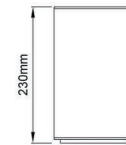

Pipa Maxi

Pipa Maxi / I01.MLS.16014

* Code example

I01.MLS.16014 . 35 . 827 . SS . 01

- 1- Product code
- 2- Power
- 3- CRI
- 4- Reflector angle
- 5- Colour

Power	CRI	Order Code	Kelvin	Lumen T _C =50°
35W	CRI>80	I01.MLS.16014 . (..) . (...) . (..) . (..)	2700K	4453
			3000K	4567
			3500K	4726
			4000K	4802
			5000K	5234
	CRI>90	I01.MLS.16014 . (..) . (...) . (..) . (..)	2700K	4007
			3000K	4110
			3500K	4253
			4000K	4402
			5000K	X
	CRI>98	I01.MLS.16014 . (..) . (...) . (..) . (..)	2700K	3083
			3000K	3195
			4000K	3418
Meat COB		I01.MLS.16014 . (..) . (...) . (..) . (..)	1800K	2662
Food COB		I01.MLS.16014 . (..) . (...) . (..) . (..)	2400K	2744
FISH COB		I01.MLS.16014 . (..) . (...) . (..) . (..)	6600K	3629

Profile Height for ON-OFF version /

Profile Height for Phase-Cut DIM /

Profile Height for 1-10V, DALI and Warm DIM /

Profile Height for Wireless DIM /

Profile Height for Tunable White DIM /

Profile Height for Emergency version /