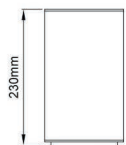

Pipa Maxi

Pipa Maxi / I01.MLS.16014

* Code example

I01.MLS.16014 . 35 . 827 . SS . 01

- 1- Product code
- 2- Power
- 3- CRI
- 4- Reflector angle
- 5- Colour

Power	CRI	Order Code	Kelvin	Lumen T _C =50°
35W	CRI>80	I01.MLS.16014 . (..) . (...) . (..) . (..)	2700K	4453
			3000K	4567
			3500K	4726
			4000K	4802
			5000K	5234
	CRI>90	I01.MLS.16014 . (..) . (...) . (..) . (..)	2700K	4007
			3000K	4110
			3500K	4253
			4000K	4402
			5000K	X
	CRI>98	I01.MLS.16014 . (..) . (...) . (..) . (..)	2700K	3083
			3000K	3195
			4000K	3418
Meat COB		I01.MLS.16014 . (..) . (...) . (..) . (..)	1800K	2662
Food COB		I01.MLS.16014 . (..) . (...) . (..) . (..)	2400K	2744
FISH COB		I01.MLS.16014 . (..) . (...) . (..) . (..)	6600K	3629

Profile Height for ON-OFF version /

Profile Height for Phase-Cut DIM /

Profile Height for 1-10V, DALI and Warm DIM /

Profile Height for Wireless DIM /

Profile Height for Tunable White DIM /

Profile Height for Emergency version /