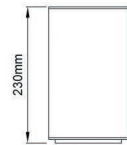

Profile Height for Phase-Cut DIM /