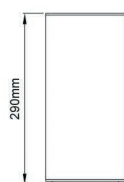

| 2   | Watt - Driving Current | 3   | CRI / Kelvin   | 4    | Reflector Angle / | 5  | Product Color /  |    |               |
|-----|------------------------|-----|----------------|------|-------------------|----|------------------|----|---------------|
| 35  | 35W - 900mA            | 827 | CRI>80 - 2700K | 9827 | CRI>98 - 2700K    | SS | 12° - Super Spot | 01 | white         |
| 31  | 31W - 800mA            | 830 | CRI>80 - 3000K | 9830 | CRI>98 - 3000K    | SP | 20° - Spot       | 02 | ral 9010      |
| 28  | 28W - 700mA            | 835 | CRI>80 - 3500K | 9840 | CRI>98 - 4000K    | ME | 30° - Medium     | 03 | black         |
| 24  | 24W - 600mA            | 840 | CRI>80 - 4000K | MEAT | 1800K             | FL | 40° - Flood      | 04 | gray          |
|     |                        | 850 | CRI>80 - 5000K | GOLD | 2400K             | WF | 60° - Wide Flood | 05 | dark gray     |
|     |                        | 927 | CRI>90 - 2700K | FISH | 6600K             |    |                  | 06 | special color |
|     |                        | 930 | CRI>90 - 3000K |      |                   |    |                  |    |               |
|     |                        | 935 | CRI>90 - 3500K |      |                   |    |                  |    |               |
| 940 | CRI>90 - 4000K         |     |                |      |                   |    |                  |    |               |

Profile Height for ON-OFF version /

Profile Height for Phase-Cut DIM /

Profile Height for 1-10V, DALI and Warm DIM /

Profile Height for Wireless DIM /

Profile Height for Tunable White DIM /

Profile Height for Emergency version /