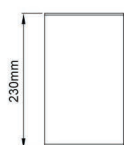

| 2   | Watt - Driving Current | 3   | CRI / Kelvin   | 4    | Reflector Angle / | 5  | Product Color /  |    |               |
|-----|------------------------|-----|----------------|------|-------------------|----|------------------|----|---------------|
| 35  | 35W - 900mA            | 827 | CRI>80 - 2700K | 9827 | CRI>98 - 2700K    | SS | 12° - Super Spot | 01 | white         |
| 31  | 31W - 800mA            | 830 | CRI>80 - 3000K | 9830 | CRI>98 - 3000K    | SP | 20° - Spot       | 02 | ral 9010      |
| 28  | 28W - 700mA            | 835 | CRI>80 - 3500K | 9840 | CRI>98 - 4000K    | ME | 30° - Medium     | 03 | black         |
| 24  | 24W - 600mA            | 840 | CRI>80 - 4000K | MEAT | 1800K             | FL | 40° - Flood      | 04 | gray          |
|     |                        | 850 | CRI>80 - 5000K | GOLD | 2400K             | WF | 60° - Wide Flood | 05 | dark gray     |
|     |                        | 927 | CRI>90 - 2700K | FISH | 6600K             |    |                  | 06 | special color |
|     |                        | 930 | CRI>90 - 3000K |      |                   |    |                  |    |               |
|     |                        | 935 | CRI>90 - 3500K |      |                   |    |                  |    |               |
| 940 | CRI>90 - 4000K         |     |                |      |                   |    |                  |    |               |

Profile Height for ON-OFF version /

Profile Height for Phase-Cut DIM /

Profile Height for 1-10V, DALI and Warm DIM /

Profile Height for Wireless DIM /

Profile Height for Tunable White DIM /

Profile Height for Emergency version /