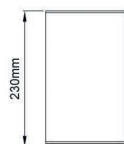

Profile Height for Phase-Cut DIM /