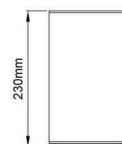

| 2   | Watt - Driving Current | 3   | CRI / Kelvin   | 4    | Reflector Angle / | 5  | Product Color /  |    |               |
|-----|------------------------|-----|----------------|------|-------------------|----|------------------|----|---------------|
| 35  | 35W - 900mA            | 827 | CRI>80 - 2700K | 9827 | CRI>98 - 2700K    | SS | 12° - Super Spot | 01 | white         |
| 31  | 31W - 800mA            | 830 | CRI>80 - 3000K | 9830 | CRI>98 - 3000K    | SP | 20° - Spot       | 02 | ral 9010      |
| 28  | 28W - 700mA            | 835 | CRI>80 - 3500K | 9840 | CRI>98 - 4000K    | ME | 30° - Medium     | 03 | black         |
| 24  | 24W - 600mA            | 840 | CRI>80 - 4000K | MEAT | 1800K             | FL | 40° - Flood      | 04 | gray          |
|     |                        | 850 | CRI>80 - 5000K | GOLD | 2400K             | WF | 60° - Wide Flood | 05 | dark gray     |
|     |                        | 927 | CRI>90 - 2700K | FISH | 6600K             |    |                  | 06 | special color |
|     |                        | 930 | CRI>90 - 3000K |      |                   |    |                  |    |               |
|     |                        | 935 | CRI>90 - 3500K |      |                   |    |                  |    |               |
| 940 | CRI>90 - 4000K         |     |                |      |                   |    |                  |    |               |

Profile Height for ON-OFF version /

Profile Height for Phase-Cut DIM /

Profile Height for 1-10V, DALI and Warm DIM /

Profile Height for Wireless DIM /

Profile Height for Tunable White DIM /

Profile Height for Emergency version /