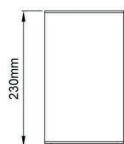

Profile Height for ON-OFF version /