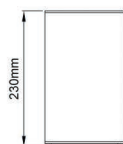

| 2   | Watt - Driving Current | 3   | CRI / Kelvin   | 4    | Reflector Angle / | 5  | Product Color /  |    |               |
|-----|------------------------|-----|----------------|------|-------------------|----|------------------|----|---------------|
| 35  | 35W - 900mA            | 827 | CRI>80 - 2700K | 9827 | CRI>98 - 2700K    | SS | 12° - Super Spot | 01 | white         |
| 31  | 31W - 800mA            | 830 | CRI>80 - 3000K | 9830 | CRI>98 - 3000K    | SP | 20° - Spot       | 02 | ral 9010      |
| 28  | 28W - 700mA            | 835 | CRI>80 - 3500K | 9840 | CRI>98 - 4000K    | ME | 30° - Medium     | 03 | black         |
| 24  | 24W - 600mA            | 840 | CRI>80 - 4000K | MEAT | 1800K             | FL | 40° - Flood      | 04 | gray          |
|     |                        | 850 | CRI>80 - 5000K | GOLD | 2400K             | WF | 60° - Wide Flood | 05 | dark gray     |
|     |                        | 927 | CRI>90 - 2700K | FISH | 6600K             |    |                  | 06 | special color |
|     |                        | 930 | CRI>90 - 3000K |      |                   |    |                  |    |               |
|     |                        | 935 | CRI>90 - 3500K |      |                   |    |                  |    |               |
| 940 | CRI>90 - 4000K         |     |                |      |                   |    |                  |    |               |

Profile Height for ON-OFF version /

Profile Height for Phase-Cut DIM /

Profile Height for 1-10V, DALI and Warm DIM /

Profile Height for Wireless DIM /

Profile Height for Tunable White DIM /

Profile Height for Emergency version /