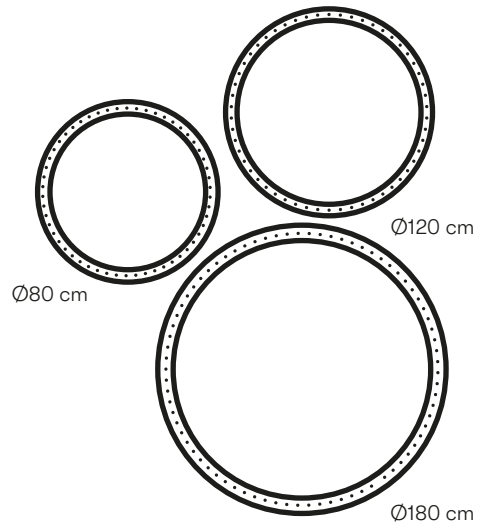

Family Members

OLENA DARK