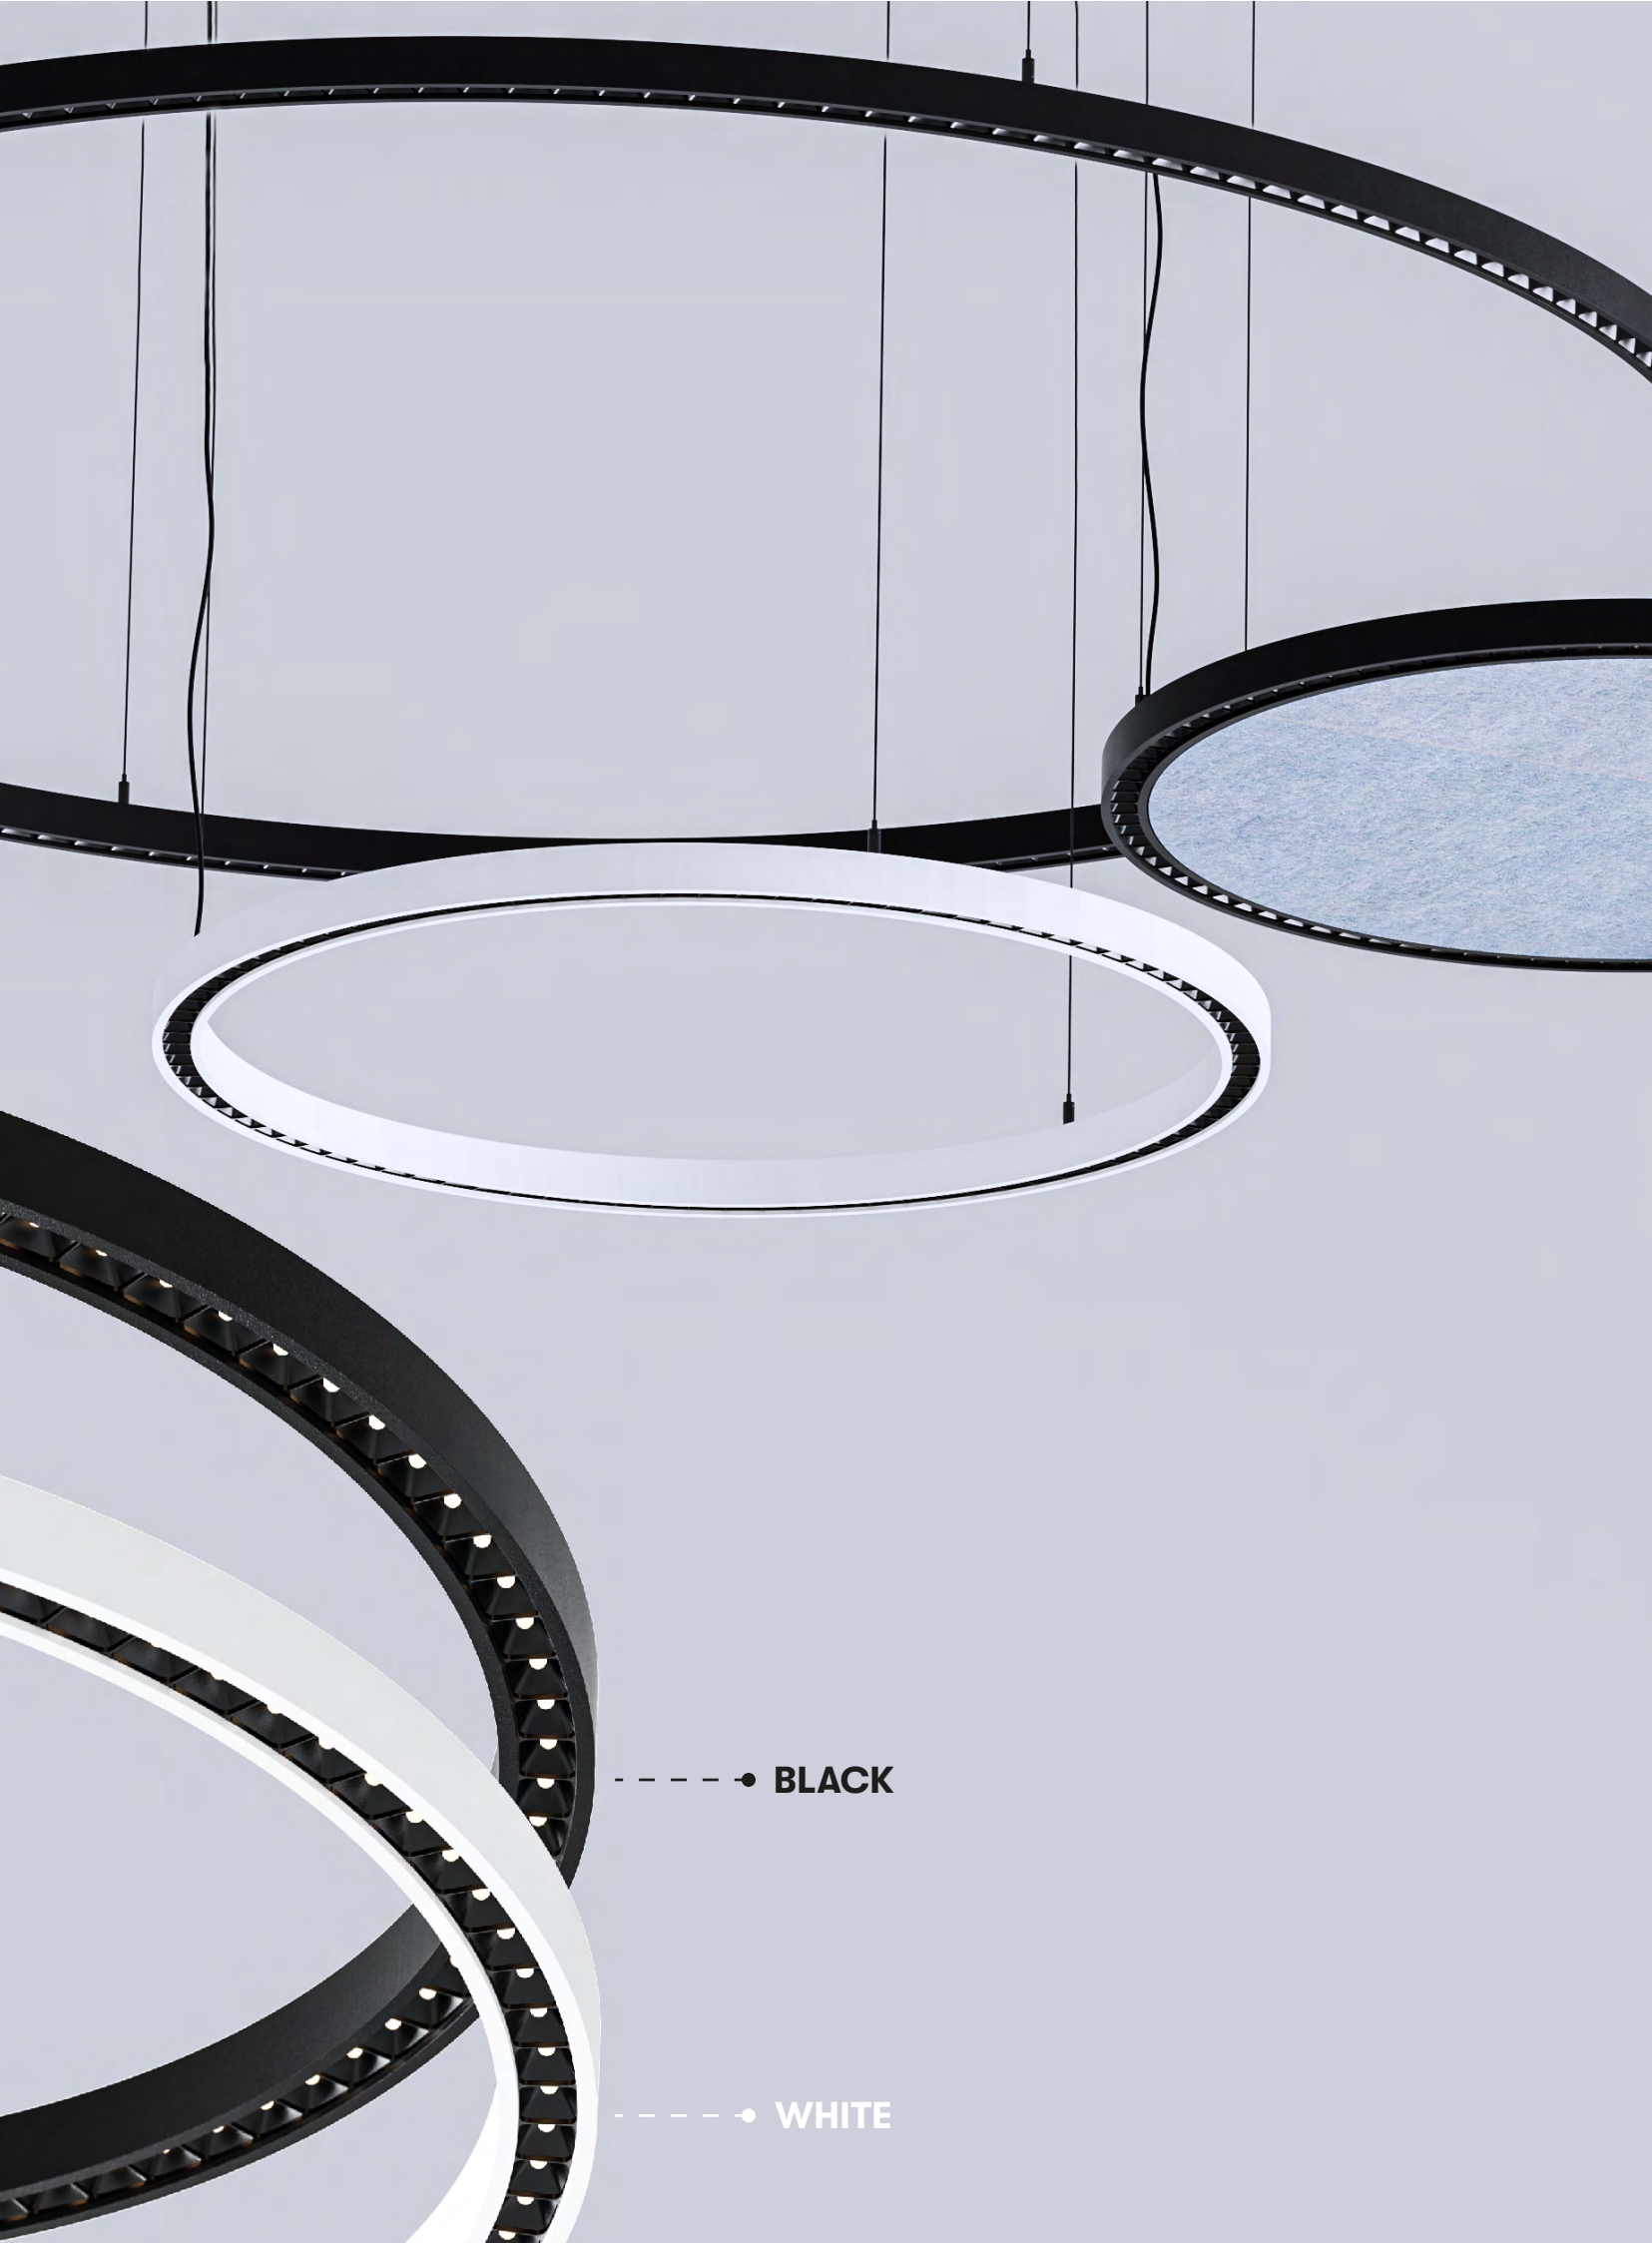

## BEAM ANGLE

## LIGHT SOURCE COLORS

Black White

## MOUNTING TYPES

Multi-Point Pendant

Single-Point Pendant

Spacer Surface

\*Driver: 

----- ● BLACK

----- ● WHITE