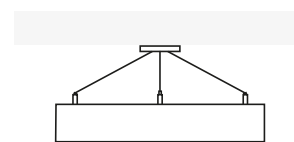

M
Multi-point Pendant

P
Single-Point Pendant

T
Rod Pendant

S
Spacers Surface

D
Direct Surface

R
Recessed Ceiling

MILIA

LED luminaire. Body made of solid aluminium profile. Custom length upon request. Surface in white, black, grey, anthracite or RAL colors. Further Selected Pont Light special colors available.

Specification

Profiles

Code	Size	Power*	Light Flux**	
ML1X-	1	600x600	60 W	7500 lm
	2	880x880	80 W	10000 lm
	3	1160x1160	100 W	12500 lm
ML2X-	1	600x600	75 W	9300 lm
	2	880x880	100 W	12500 lm
	3	1160x1160	120 W	15000 lm