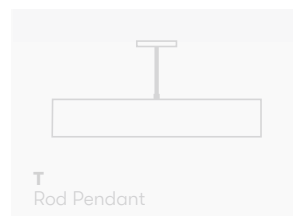

M
Multi-point Pendant

P
Single-Point Pendant

T
Rod Pendant

S
Spacers Surface

D
Direct Surface

R
Recessed Ceiling

MILIA

LED luminaire. Body made of solid aluminium profile. Custom length upon request. Surface in white, black, grey, anthracite or RAL colors. Further Selected Pont Light special colors available.

Specification

Profiles

Code	Size	Power*	Light Flux**	
ML1X-	1	600x600	60 W	7500 lm
	2	880x880	80 W	10000 lm
	3	1160x1160	100 W	12500 lm
ML2X-	1	600x600	75 W	9300 lm
	2	880x880	100 W	12500 lm
	3	1160x1160	120 W	15000 lm