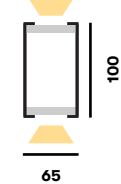

LINA 100

LED luminaire. Body made of solid aluminium profile. Custom length upon request. Surface in white, black, grey, anthracite or RAL colors. Further Selected Pont Light special colors available.

Specification

Profiles

LN1F

LN2F

Code	Size	Power*	Light Flux**
LN1X-	1	L 1140 mm 26 W	2300 lm
	2	L 1420 mm 32 W	2890 lm
	3	L 1700 mm 39 W	3450 lm
	4	L 1980 mm 45 W	4026 lm
	5	L 2260 mm 52 W	4595 lm
LN2X-	1	L 1140 mm 39 W	3450 lm
	2	L 1420 mm 48 W	4335 lm
	3	L 1700 mm 59 W	5175 lm
	4	L 1980 mm 68 W	6039 lm
	5	L 2260 mm 78 W	6893 lm