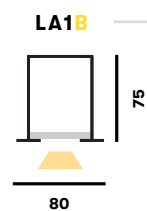

LIANNA

LED luminaire. Body made of solid aluminium profile. Custom length upon request. Surface in white, black, grey, anthracite or RAL colors. Further Selected Pont Light special colors available.

Specification

Profiles

Code	Size	Power*	Light Flux**
LA1X-	1	1140 mm 26 W	2300 lm
	2	1420 mm 32 W	2890 lm
	3	1980 mm 45 W	4026 lm
LA1X-	1	1140 mm 26 W	2300 lm
	2	1420 mm 32 W	2890 lm
	3	1980 mm 45 W	4026 lm