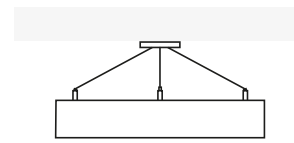

M
Multi-point Pendant

P
Single-Point Pendant

T
Rod Pendant

S
Spacers Surface

D
Direct Surface

R
Recessed Ceiling

ELLIE

LED luminaire. Body made of solid aluminium profile. Custom length upon request. Surface in white, black, grey, anthracite or RAL colors. Further Selected Pont Light special colors available.

Specification

Profiles

EE1A

Code	Size	Power*	Light Flux**
EE1X-	1	500x1000	65 W 5850 lm
	2	700x1400	80 W 7200 lm
EE2X-	1	500x1000	98 W 8775 lm
	2	700x1400	120 W 10800 lm

EE2A