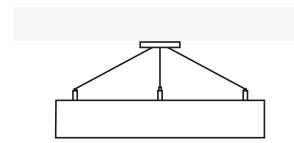

M
Multi-point Pendant

Only with external driver.

P
Single-Point Pendant

Only with external driver.

T
Rod Pendant

S
Spacers Surface

Only with external driver.

D
Direct Surface

R
Recessed Ceiling

ANNA O

LED luminaire. Body made of solid aluminium profile. Custom length upon request. Surface in white, black, grey, anthracite, RAL and other Special colors.

Specification

Profiles

Code	Size	Power*	Light Flux**
AO2X- 1	Ø800	69 W	6217 lm
2	Ø1000	86 W	7772 lm
3	Ø1200	104 W	9326 lm
4	Ø1500	130 W	11657 lm
5	Ø1800	155 W	13989 lm