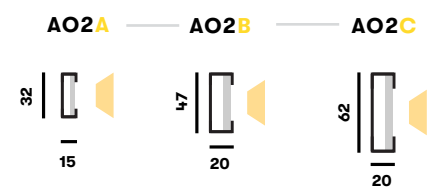

M
Multi-point Pendant

Only with external driver.

P
Single-Point Pendant

Only with external driver.

T
Rod Pendant

S
Spacers Surface

Only with external driver.

D
Direct Surface

R
Recessed Ceiling

ANNA O

LED luminaire. Body made of solid aluminium profile. Custom length upon request. Surface in white, black, grey, anthracite, RAL and other Special colors.

Specification

Profiles

Code	Size	Power*	Light Flux**
AO2X- 1	Ø800	69 W	6217 lm
2	Ø1000	86 W	7772 lm
3	Ø1200	104 W	9326 lm
4	Ø1500	130 W	11657 lm
5	Ø1800	155 W	13989 lm