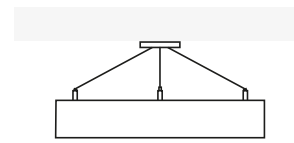

M
Multi-point Pendant

Only with external driver.

P
Single-Point Pendant

Only with external driver.

T
Rod Pendant

S
Spacers Surface

Only with external driver.

D
Direct Surface

R
Recessed Ceiling

ANNA INVERSE

LED luminaire. Body made of solid aluminium profile. Custom length upon request. Surface in white, black, grey, anthracite, RAL and other Special colors. Available with external driver.