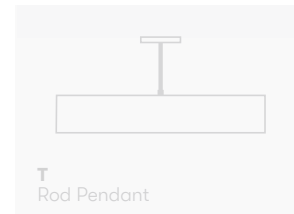

M
Multi-point Pendant

Only with external driver.

P
Single-Point Pendant

Only with external driver.

T
Rod Pendant

S
Spacers Surface

Only with external driver.

D
Direct Surface

R
Recessed Ceiling

ANNA INVERSE

LED luminaire. Body made of solid aluminium profile. Custom length upon request. Surface in white, black, grey, anthracite, RAL and other Special colors. Available with external driver.

Specification

Profiles

Code	Size	Power*	Light Flux**
A12X- 1	Ø800	69 W	6217 lm
2	Ø1000	86 W	7772 lm
3	Ø1200	104 W	9326 lm
4	Ø1500	130 W	11657 lm
5	Ø1800	155 W	13989 lm