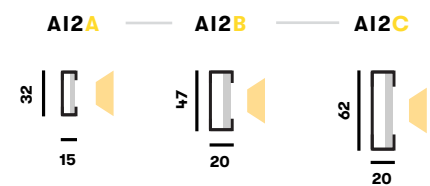

M
Multi-point Pendant

Only with external driver.

P
Single-Point Pendant

Only with external driver.

T
Rod Pendant

S
Spacers Surface

Only with external driver.

D
Direct Surface

R
Recessed Ceiling

ANNA INVERSE

LED luminaire. Body made of solid aluminium profile. Custom length upon request. Surface in white, black, grey, anthracite, RAL and other Special colors. Available with external driver.

Specification

Profiles

Code	Size	Power*	Light Flux**
A12X- 1	Ø800	69 W	6217 lm
2	Ø1000	86 W	7772 lm
3	Ø1200	104 W	9326 lm
4	Ø1500	130 W	11657 lm
5	Ø1800	155 W	13989 lm