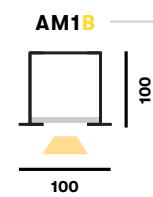

AMY

LED luminaire. Body made of solid aluminium profile. Custom length upon request. Surface in white, black, grey, anthracite or RAL colors. Further Selected Pont Light special colors available.

Specification

Profiles

Code	Size	Power*	Light Flux**
AM1X-	1 Ø620	45 W	3582 lm
	2 Ø750	58 W	4622 lm
	3 Ø1000	72 W	5778 lm
	4 Ø1200	87 W	6933 lm
	5 Ø1500	108 W	8666 lm
	6 Ø1800	130 W	10400 lm
	7 Ø2000	144 W	11555 lm
AM1X-	1 Ø620	45 W	3134 lm
	2 Ø750	58 W	4044 lm
	3 Ø1000	72 W	5055 lm
	4 Ø1200	87 W	6066 lm
	5 Ø1500	108 W	7583 lm
	6 Ø1800	130 W	9100 lm
	7 Ø2000	144 W	10111 lm