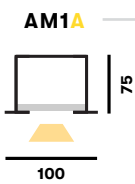

AMY

LED luminaire. Body made of solid aluminium profile. Custom length upon request. Surface in white, black, grey, anthracite or RAL colors. Further Selected Pont Light special colors available.

Specification

Profiles

Code	Size	Power*	Light Flux**
AM1X-	1 Ø620	45 W	3582 lm
	2 Ø750	58 W	4622 lm
	3 Ø1000	72 W	5778 lm
	4 Ø1200	87 W	6933 lm
	5 Ø1500	108 W	8666 lm
	6 Ø1800	130 W	10400 lm
	7 Ø2000	144 W	11555 lm
AM1X-	1 Ø620	45 W	3134 lm
	2 Ø750	58 W	4044 lm
	3 Ø1000	72 W	5055 lm
	4 Ø1200	87 W	6066 lm
	5 Ø1500	108 W	7583 lm
	6 Ø1800	130 W	9100 lm
	7 Ø2000	144 W	10111 lm