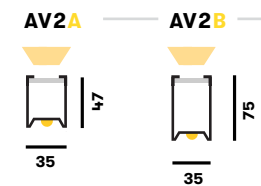

ALINA VESTA

LED luminaire. Body made of solid aluminium profile. Custom length upon request. Surface in white, black, grey, anthracite or RAL colors.

Specification

Profiles

Code	Size	Power*	Light Flux**
AV1X-	1	L 1122 mm 54 W	4800 lm
	2	L 1680 mm 72 W	6400 lm
AV2X-	1	L 1122 mm 67 W	5950 lm
	2	L 1680 mm 85 W	7550 lm