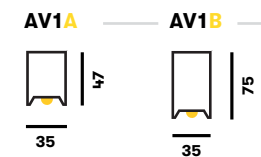

ALINA VESTA

LED luminaire. Body made of solid aluminium profile. Custom length upon request. Surface in white, black, grey, anthracite or RAL colors.

Specification

Profiles

Code	Size	Power*	Light Flux**
AV1X-	1	L 1122 mm 54 W	4800 lm
	2	L 1680 mm 72 W	6400 lm
AV2X-	1	L 1122 mm 67 W	5950 lm
	2	L 1680 mm 85 W	7550 lm