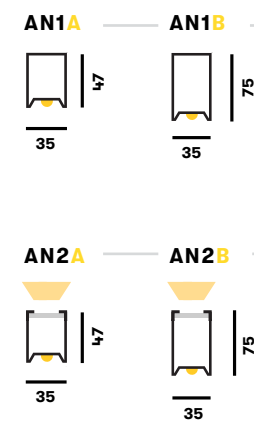

ALINA NOVA

LED luminaire. Body made of solid aluminium profile. Custom length upon request. Surface in white, black, grey, anthracite or RAL colors.

Specification

Profiles

Code	Size	Power*	Light Flux**
AN1X-	1	L 845 mm 54 W	4800 lm
	2	L 1122 mm 72 W	6400 lm
	3	L 1400 mm 90 W	7950 lm
	4	L 1680 mm 108 W	9600 lm
AN2X-	1	L 845 mm 67 W	5950 lm
	2	L 1122 mm 85 W	7550 lm
	3	L 1400 mm 103 W	9100 lm
	4	L 1680 mm 121 W	10750 lm