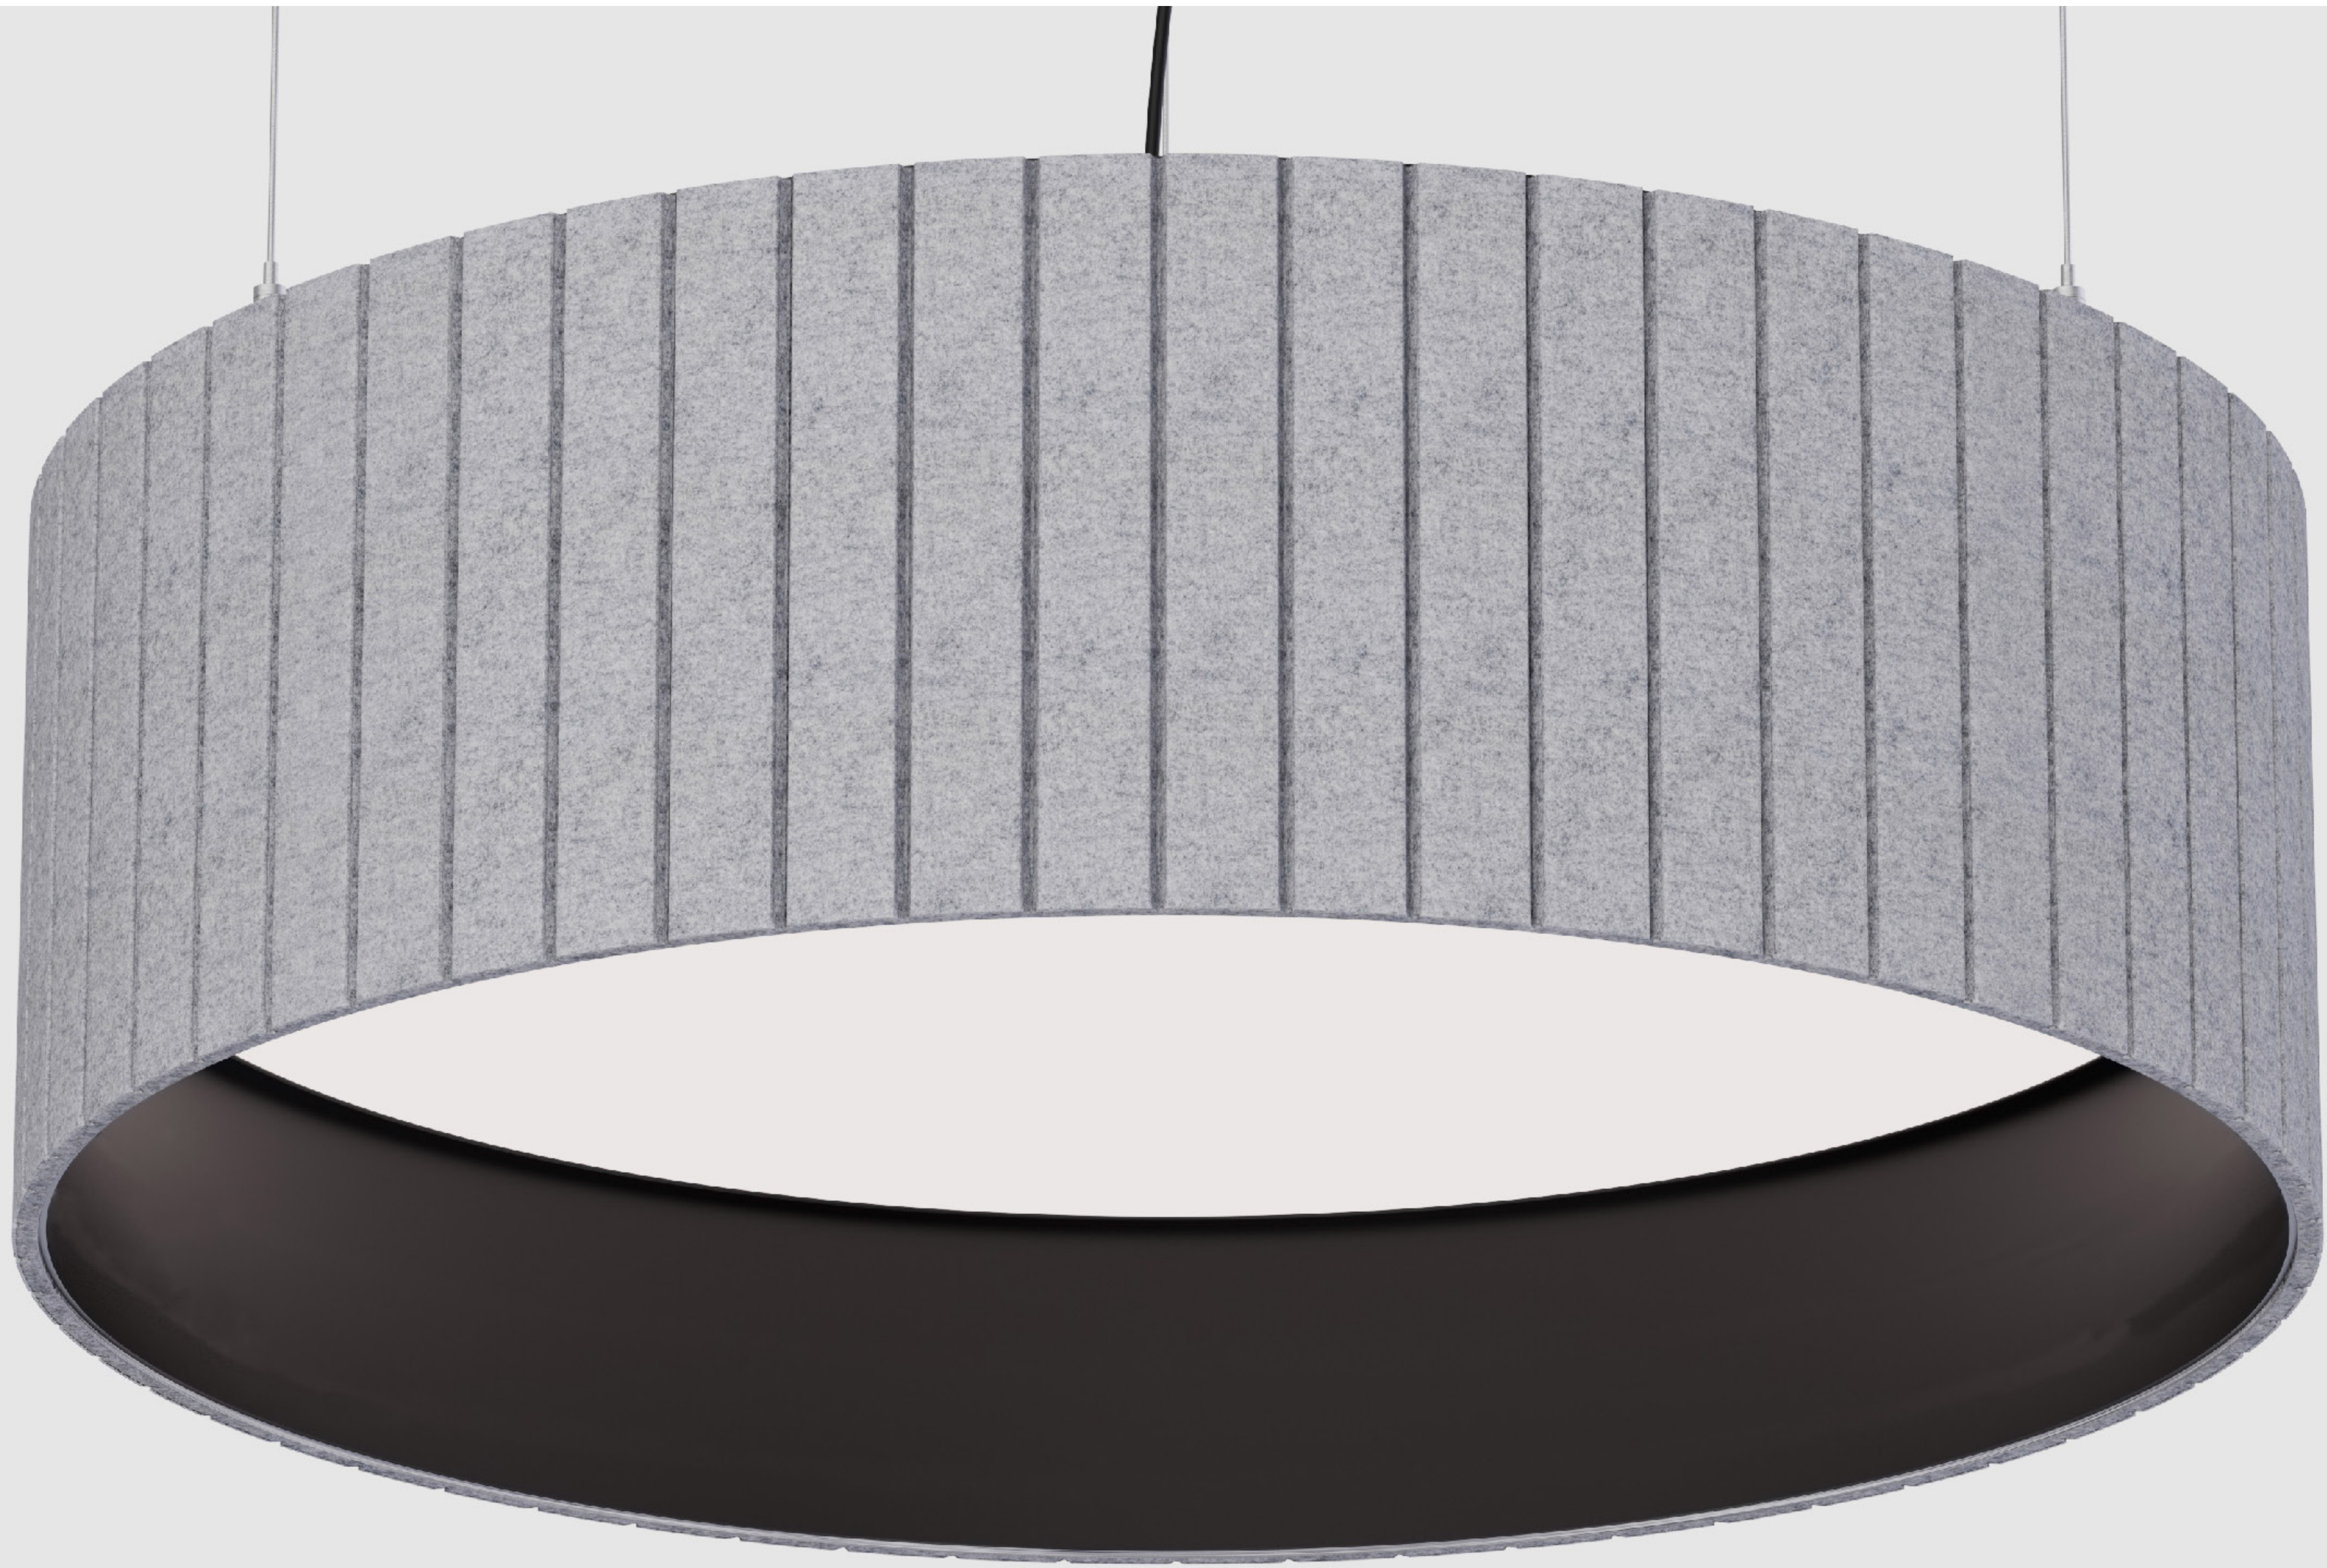

RIVA ACOUSTIC SERIES

ACOUSTIC LIGHTING

RIVA 20

DIMENSIONS

Ø600

Ø600 x H:200 mm
Light source
Ø588x200 mm

Ø800

Ø800 x H:200 mm
Light source
Ø788x200 mm

Ø1000

Ø1000 x H:200 mm
Light source
Ø988x200 mm

Ø1200

Ø1200 x H:200 mm
Light source
Ø1188x200 mm

PROFILE

POWER*

52 W

*mt

Rod Pendant

Multi-Point Pendant

Single-Point Pendant

Spacer Surface

Direct Spacer

*Driver:

RIVA 30

DIMENSIONS

Ø600	Ø800	Ø1000	Ø1200
Ø600 x H:300 mm	Ø800 x H:300 mm	Ø1000 x H:300 mm	Ø1200 x H:200 mm
Light source Ø588x200 mm	Light source Ø788x200 mm	Light source Ø988x200 mm	Light source Ø1188x200 mm

PROFILE

POWER*