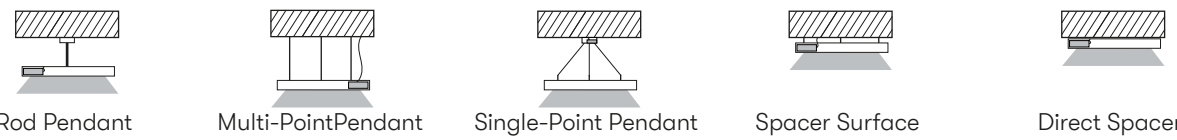

MOUNTING TYPES

*Driver: [Symbol]

Acoustic Panel Colors

MANDARIN

PLC05

PLC10

PLC12

PLC13