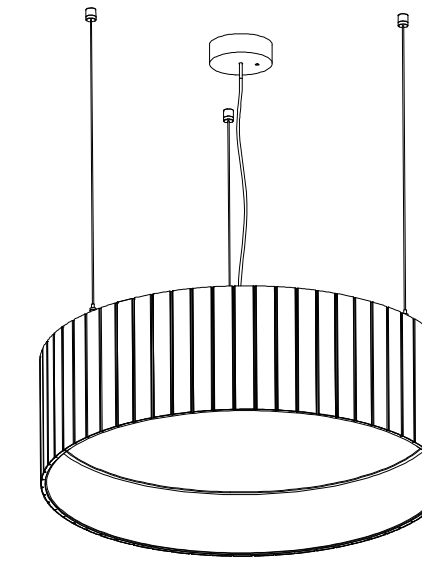

Ø1000

Ø1000 x H:200 mm
Light source
Ø988x200 mm

Ø1200

Ø1200 x H:200 mm
Light source
Ø1188x200 mm

PROFILE

POWER*

52 W

*mt

MOUNTING TYPES

*Driver: []

RIVA SLIM

DIMENSIONS

Ø600
 Ø600 x H:200 mm
 Light source
 Ø588x200 mm

Ø800
 Ø800 x H:200 mm
 Light source
 Ø788x200 mm

Ø1000
 Ø1000 x H:200 mm
 Light source
 Ø988x200 mm

PROFILE

POWER*

52 W

*mt

LIGHT FLUX*

5100 lm

*mt

COLOR TEMPERATURE

2700K 3000K 5000K

Ø600	Ø800	Ø1000	Ø1200
Ø600 x H:300 mm	Ø800 x H:300 mm	Ø1000 x H:300 mm	Ø1200 x H:200 mm
Light source Ø588x200 mm	Light source Ø788x200 mm	Light source Ø988x200 mm	Light source Ø1188x200 mm

PROFILE

POWER*