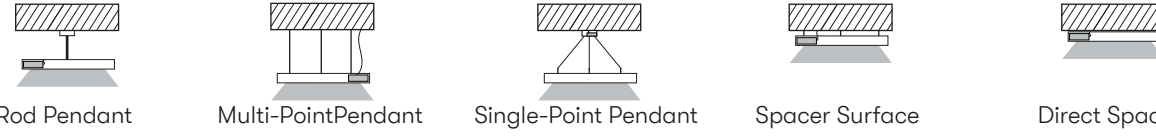

MOUNTING TYPES

*Driver: []

RIVA SLIM

DIMENSIONS

Ø600
 Ø600 x H:200 mm
 Light source
 Ø588x200 mm

Ø800
 Ø800 x H:200 mm
 Light source
 Ø788x200 mm

Ø1000
 Ø1000 x H:200 mm
 Light source
 Ø988x200 mm

PROFILE