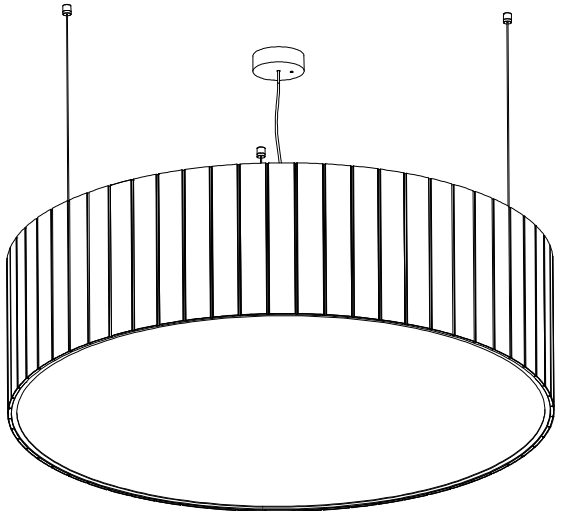

Ø1000

Ø1000 x H:200 mm
Light source
Ø988x200 mm

Ø1200

Ø1200 x H:200 mm
Light source
Ø1188x200 mm

PROFILE

POWER*

52 W

*mt

Rod Pendant

Multi-Point Pendant

Single-Point Pendant

Spacer Surface

Direct Spacer

*Driver:

RIVA 30

DIMENSIONS

Ø600	Ø800	Ø1000	Ø1200
Ø600 x H:300 mm	Ø800 x H:300 mm	Ø1000 x H:300 mm	Ø1200 x H:200 mm
Light source Ø588x200 mm	Light source Ø788x200 mm	Light source Ø988x200 mm	Light source Ø1188x200 mm

PROFILE

POWER*