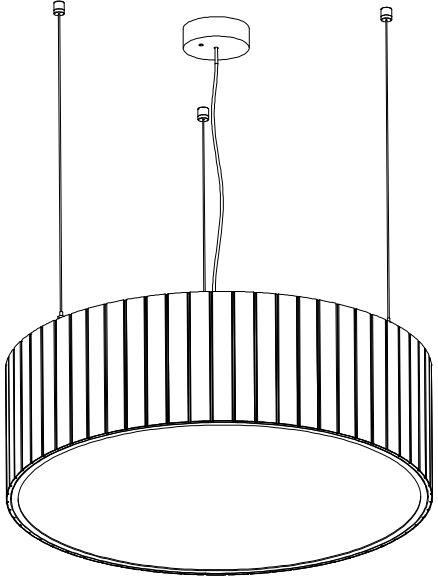

RIVA ACOUSTIC SERIES

ACOUSTIC LIGHTING

RIVA 20

DIMENSIONS

Ø600

Ø600 x H:200 mm
Light source
Ø588x200 mm

Ø800

Ø800 x H:200 mm
Light source
Ø788x200 mm

Ø1000

Ø1000 x H:200 mm
Light source
Ø988x200 mm

Ø1200

Ø1200 x H:200 mm
Light source
Ø1188x200 mm

PROFILE

POWER*

52 W

*mt

POWER*

52 W

*mt

LIGHT FLUX*

5100 lm

*mt

COLOR TEMPERATURE

2700K 3000K 5000K

Ø600	Ø800	Ø1000	Ø1200
Ø600 x H:300 mm	Ø800 x H:300 mm	Ø1000 x H:300 mm	Ø1200 x H:200 mm
Light source Ø588x200 mm	Light source Ø788x200 mm	Light source Ø988x200 mm	Light source Ø1188x200 mm

PROFILE

POWER*