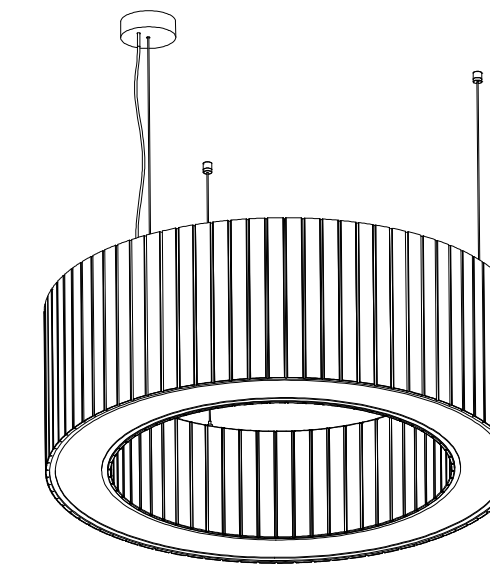

Black Gray
White Color by RAL

ACOUSTIC COLORS

Natural/Mandarin Colors Natural Colors

MOUNTING TYPES

*Driver: [Icon]

OLIVE 30

Ø800

Ø800 x H:200 mm

Light source
Ø788x200 mm

Ø1000

Ø1000 x H:200 mm

Light source
Ø988x200 mm

Ø1200

Ø1200 x H:200 mm

Light source
Ø1188x200 mm

DIMENSIONS

PROFILE

POWER*

23 W

*mt

LIGHT FLUX*

2300 lm

*mt

COLOR TEMPERATURE