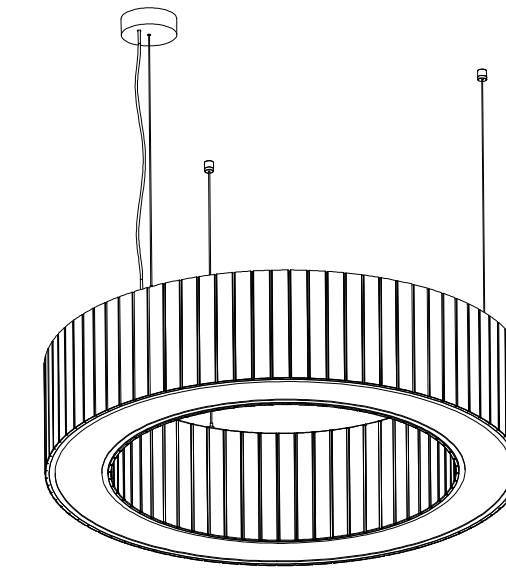

OLIVE ACOUSTIC SERIES

ACOUSTIC LIGHTING

OLIVE 20

DIMENSIONS

Ø800
 Ø800 x H:200 mm
 Light source
 Ø788x200 mm

Ø1000
 Ø1000 x H:200 mm
 Light source
 Ø988x200 mm

Ø1200
 Ø1200 x H:200 mm
 Light source
 Ø1188x200 mm

PROFILE

POWER*

23 W

*mt

LIGHT FLUX*

2300 lm

*mt

COLOR TEMPERATURE

Spacer Surface

Direct Spacer

*Driver:

OLIVE 20

DIMENSIONS

Ø800	Ø1000	Ø1200
Ø800 x H:200 mm	Ø1000 x H:200 mm	Ø1200 x H:200 mm
Light source Ø788x200 mm	Light source Ø988x200 mm	Light source Ø1188x200 mm

PROFILE

Light source
Ø788x200 mm

Ø1000

Ø1000 x H:200 mm

Light source
Ø988x200 mm

Ø1200

Ø1200 x H:200 mm

Light source
Ø1188x200 mm

DIMENSIONS