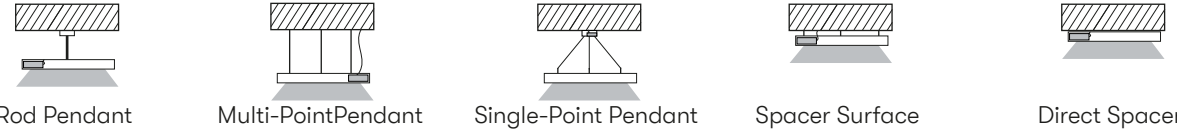

Black Gray
White Color by RAL

ACOUSTIC COLORS

Natural/Mandarin Colors Natural Colors

MOUNTING TYPES

*Driver: [Icon]

OLIVE 30

Ø800

Ø800 x H:200 mm