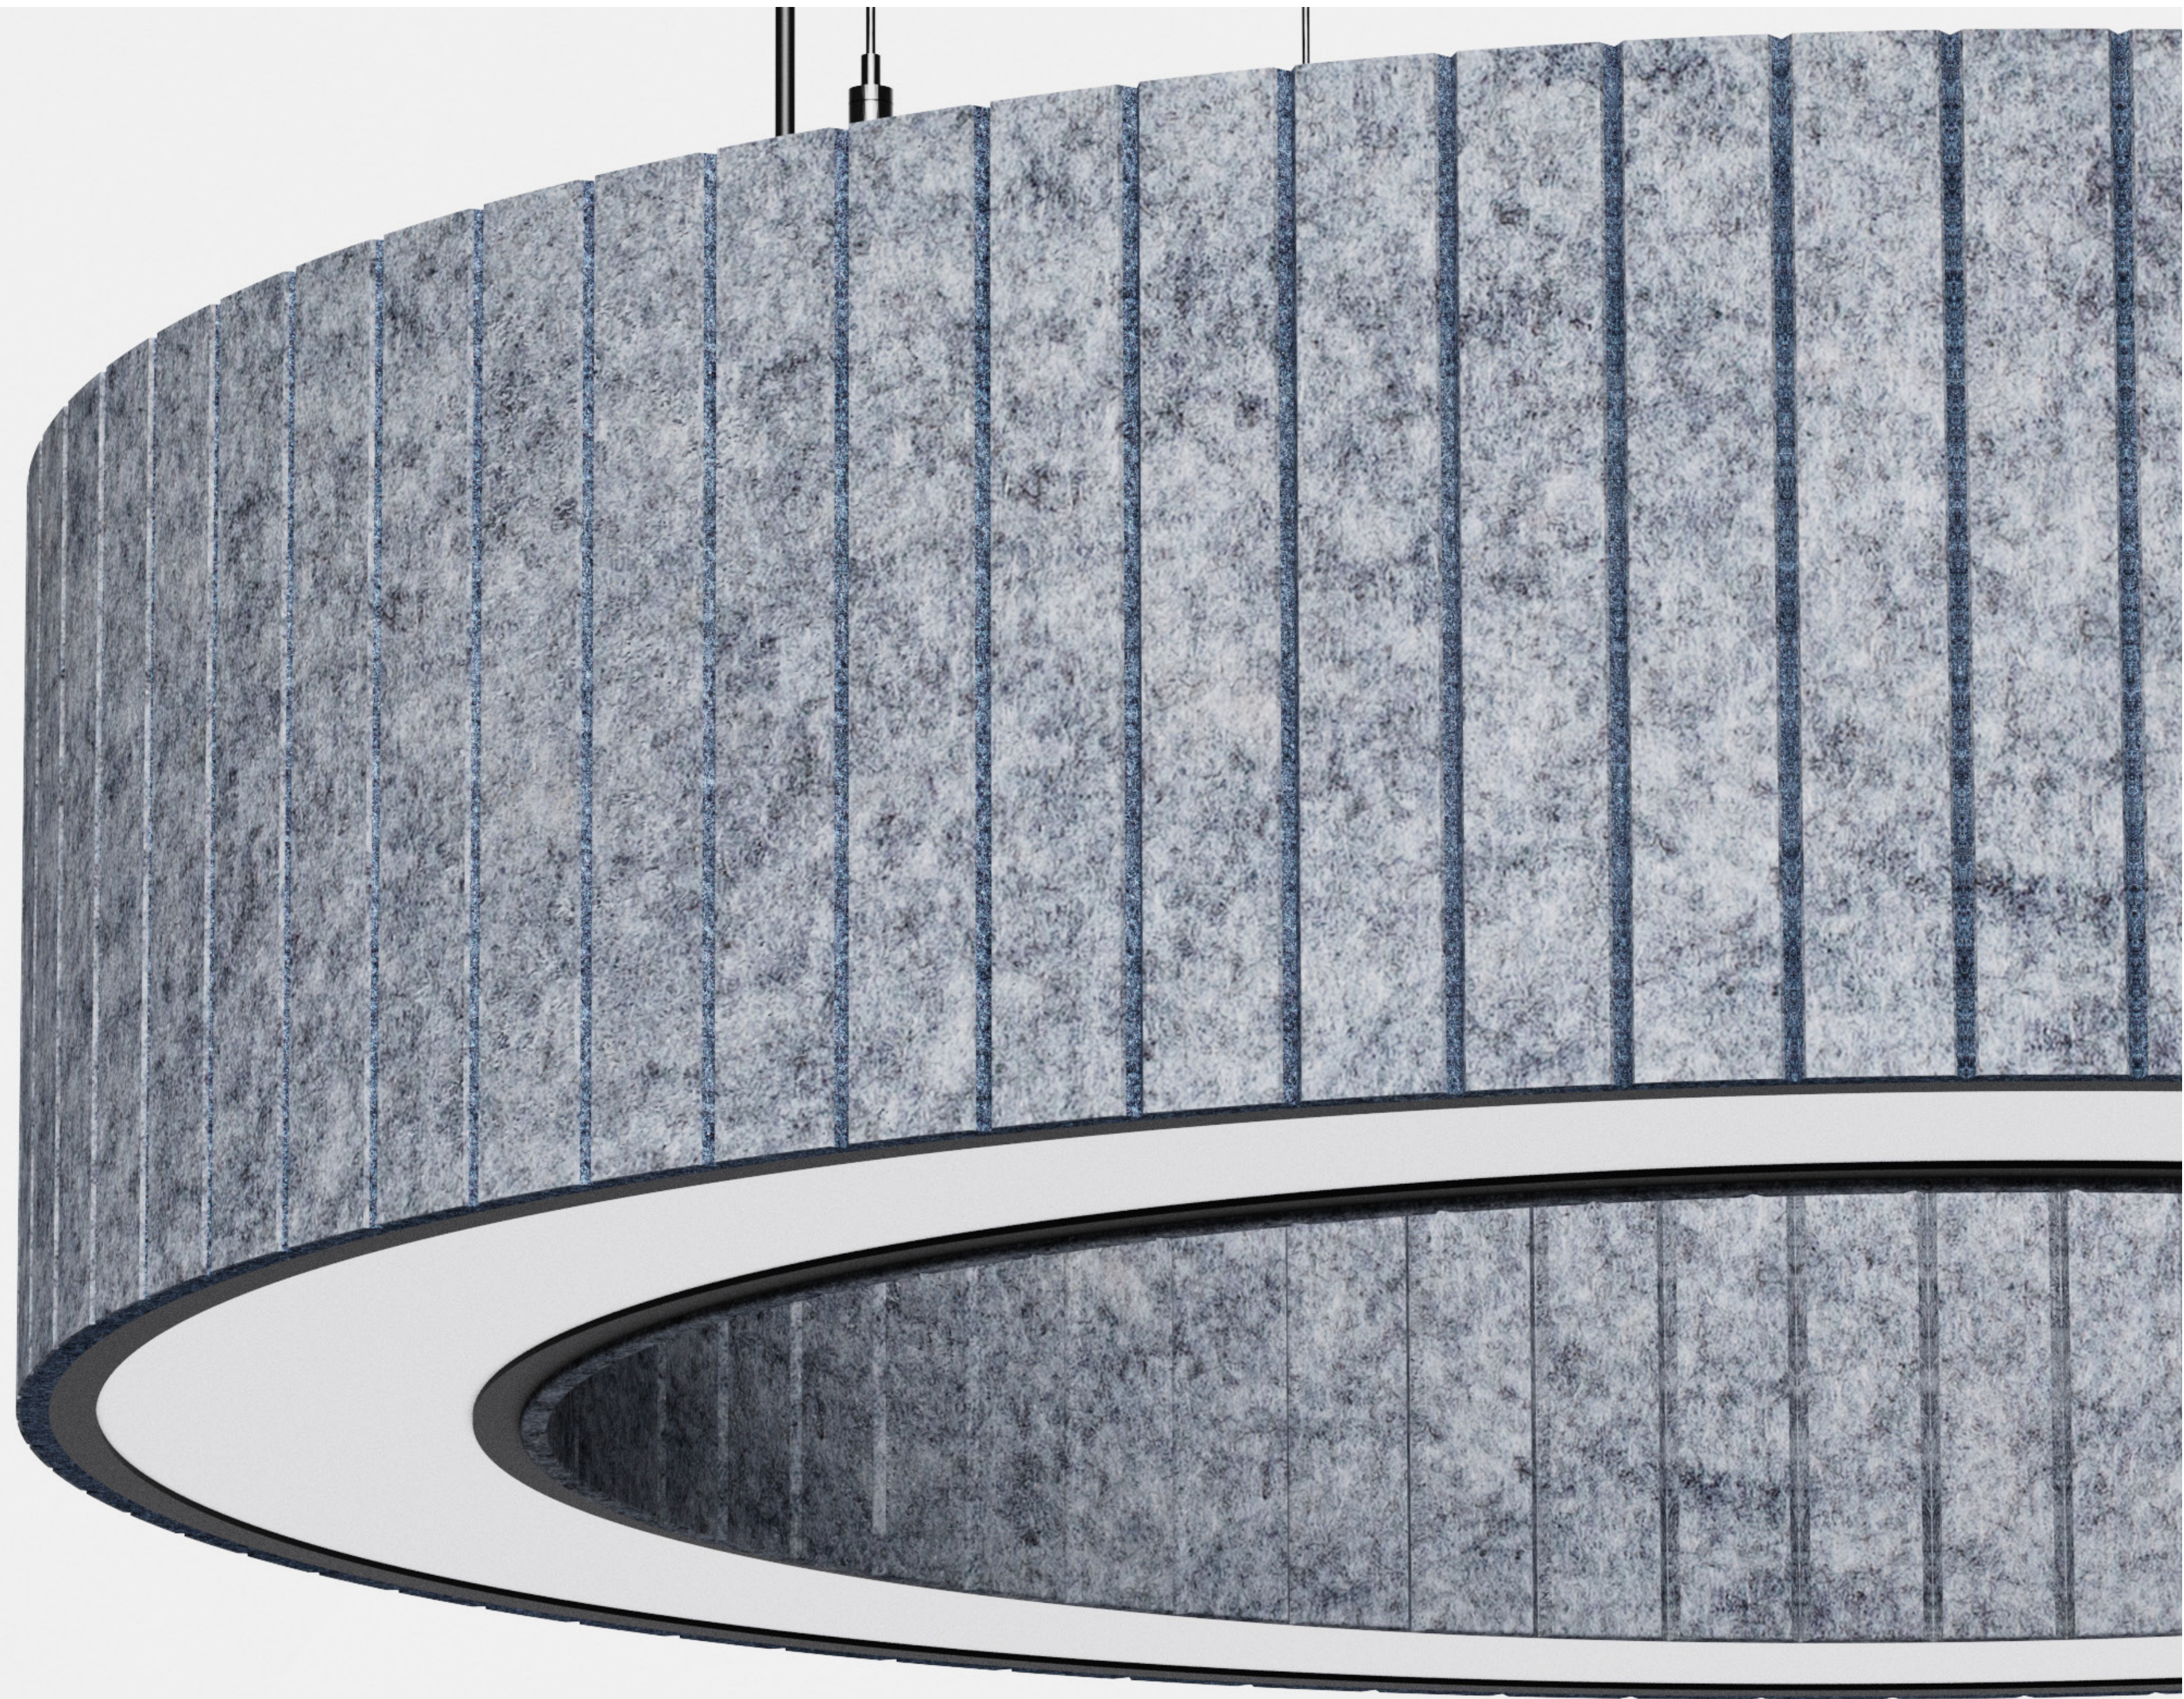

OLIVE ACOUSTIC SERIES

ACOUSTIC LIGHTING

OLIVE 20

DIMENSIONS

Ø800
 Ø800 x H:200 mm
 Light source
 Ø788x200 mm

Ø1000
 Ø1000 x H:200 mm
 Light source
 Ø988x200 mm

Ø1200
 Ø1200 x H:200 mm
 Light source
 Ø1188x200 mm

PROFILE

POWER*

23 W

*mt

LIGHT FLUX*

2300 lm

*mt

COLOR TEMPERATURE

Spacer Surface

Direct Spacer

*Driver:

OLIVE 20

DIMENSIONS

Ø800	Ø1000	Ø1200
Ø800 x H:200 mm	Ø1000 x H:200 mm	Ø1200 x H:200 mm
Light source Ø788x200 mm	Light source Ø988x200 mm	Light source Ø1188x200 mm

PROFILE

POWER*

23 W

*mt

LIGHT FLUX*

2300 lm

*mt

COLOR TEMPERATURE

2700K 3000K 5000K