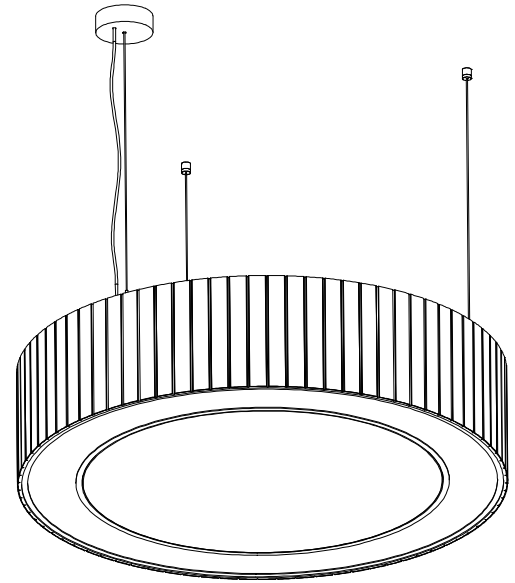

OLIVE ACOUSTIC SERIES

ACOUSTIC LIGHTING

OLIVE 20

DIMENSIONS

Ø800
 Ø800 x H:200 mm
 Light source
 Ø788x200 mm

Ø1000
 Ø1000 x H:200 mm
 Light source
 Ø988x200 mm

Ø1200
 Ø1200 x H:200 mm
 Light source
 Ø1188x200 mm

Spacer Surface

Direct Spacer

*Driver:

OLIVE 20

DIMENSIONS

Ø800	Ø1000	Ø1200
Ø800 x H:200 mm	Ø1000 x H:200 mm	Ø1200 x H:200 mm
Light source Ø788x200 mm	Light source Ø988x200 mm	Light source Ø1188x200 mm

PROFILE

POWER*

23 W

*mt

LIGHT FLUX*

2300 lm

*mt

COLOR TEMPERATURE

2700K 3000K 5000K

Light source
Ø788x200 mm

Ø1000

Ø1000 x H:200 mm

Light source
Ø988x200 mm

Ø1200

Ø1200 x H:200 mm

Light source
Ø1188x200 mm

DIMENSIONS