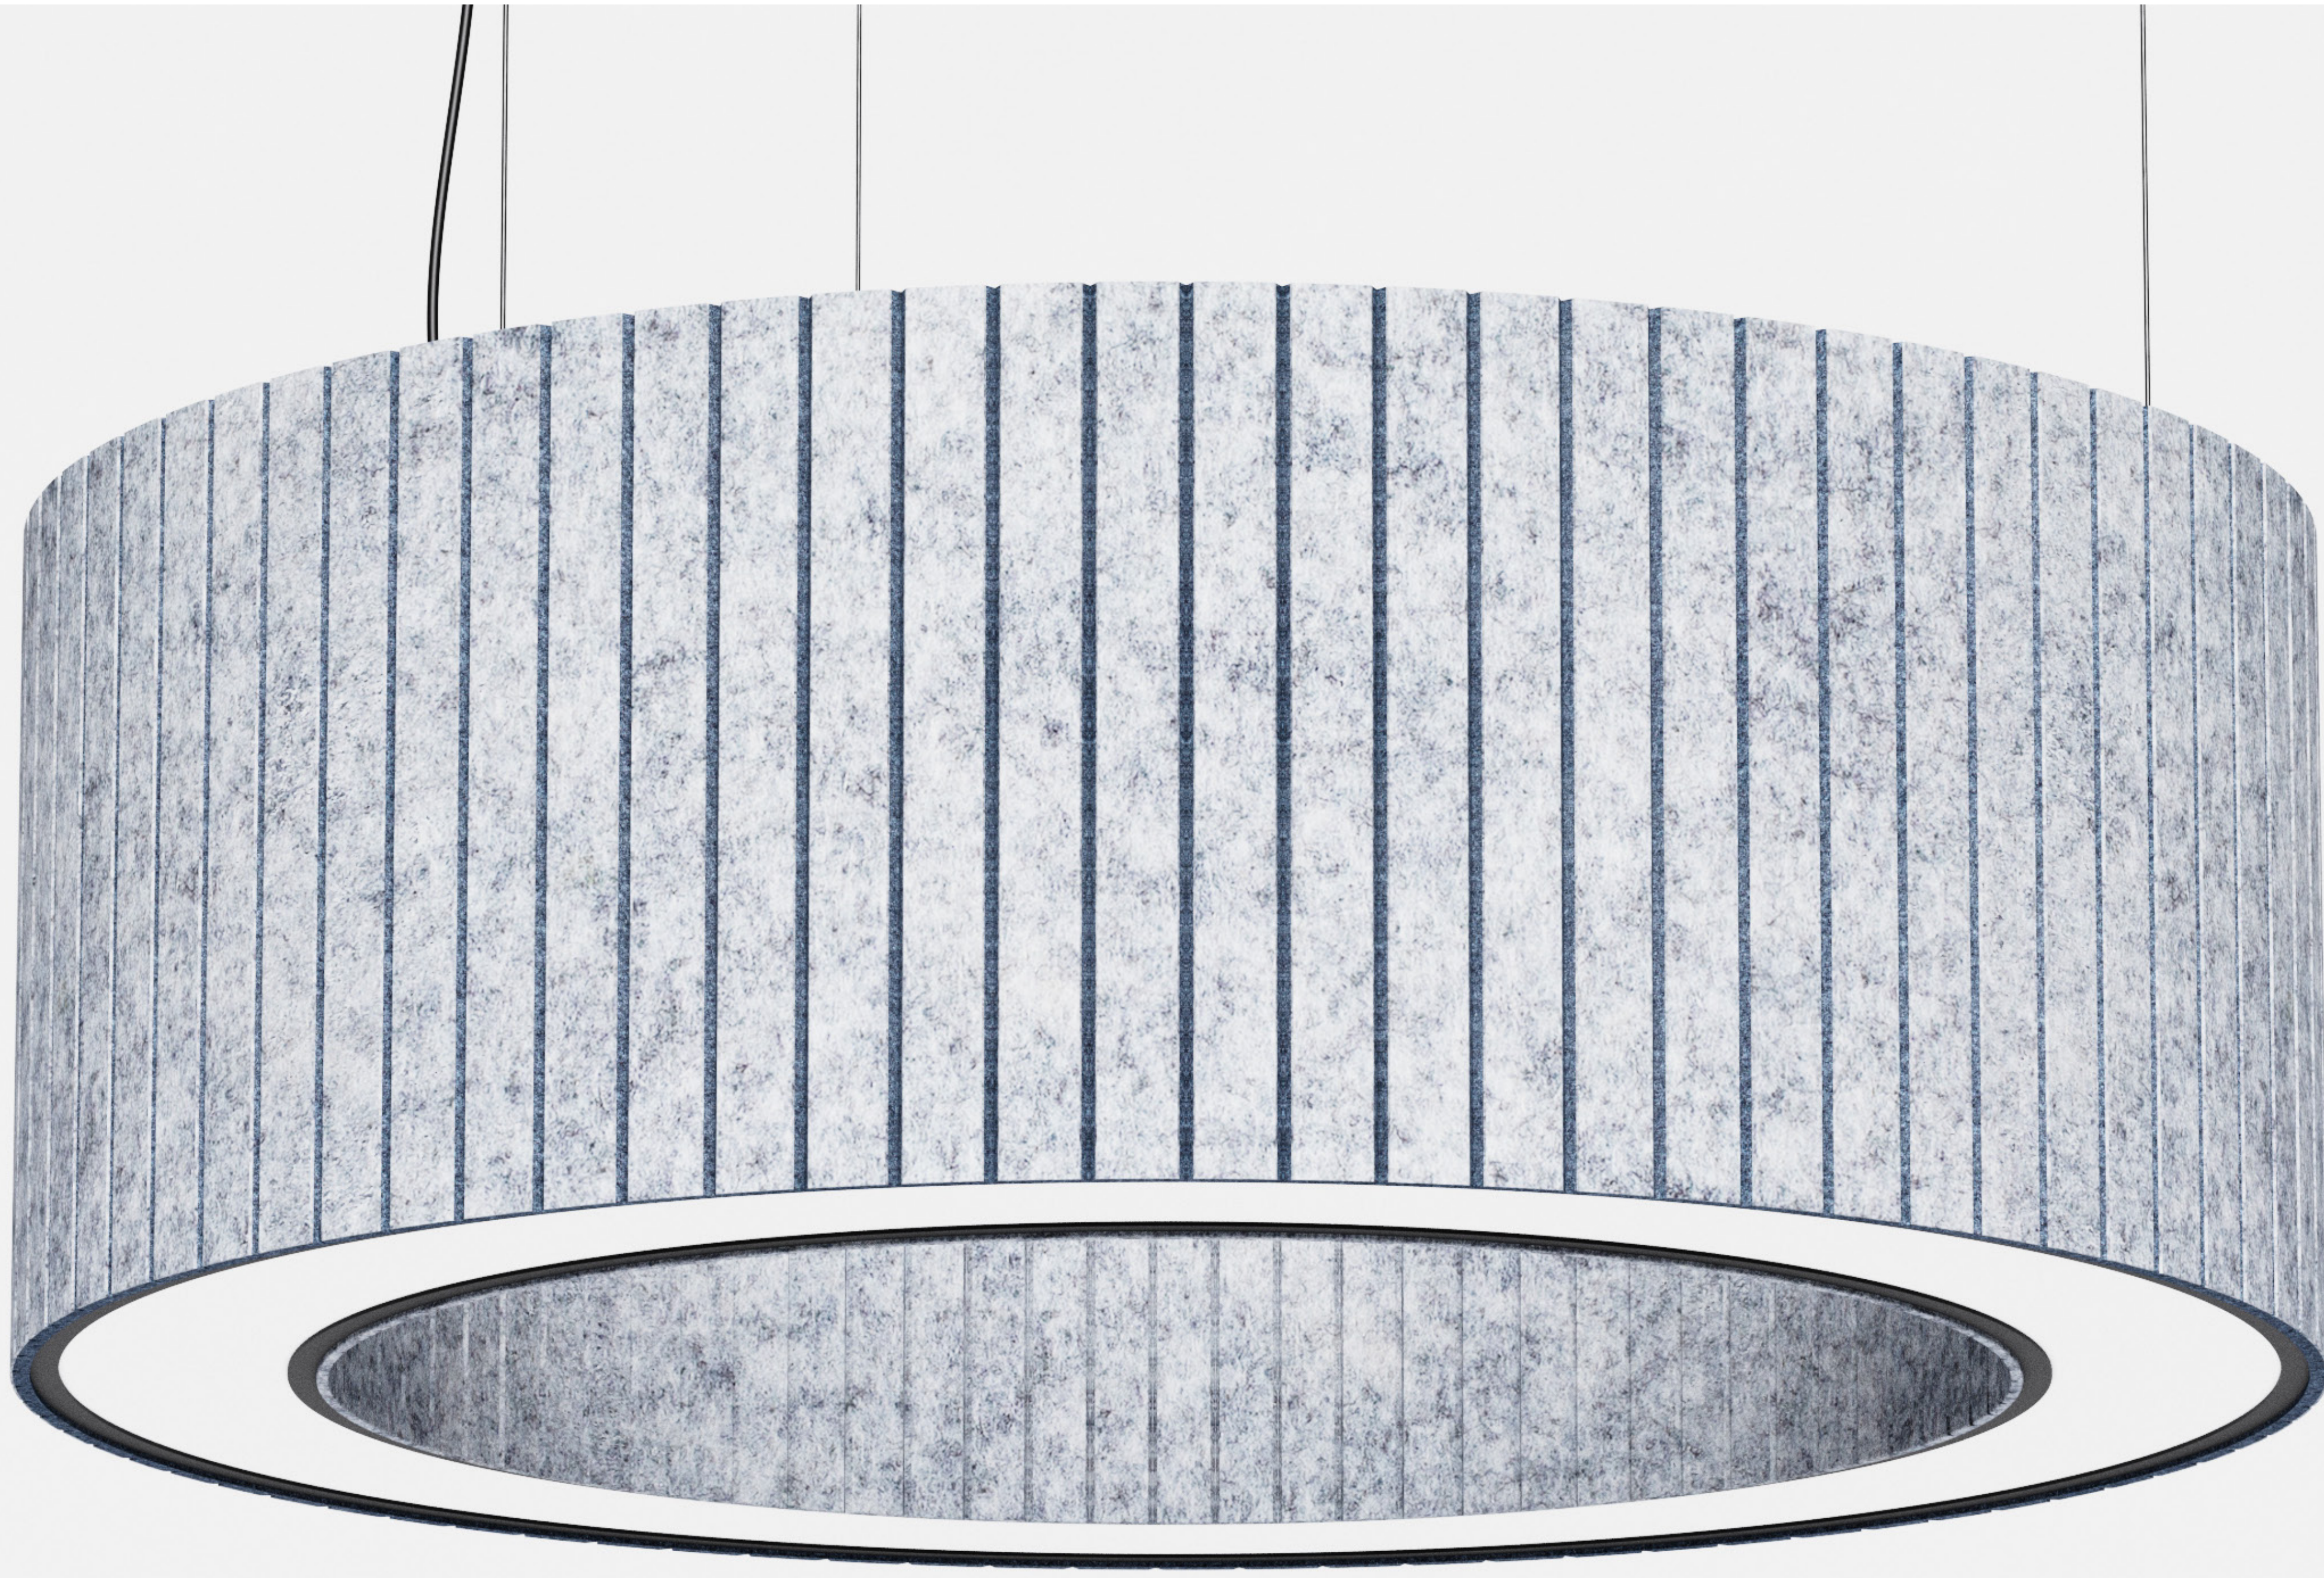

OLIVE ACOUSTIC SERIES

ACOUSTIC LIGHTING

OLIVE 20

DIMENSIONS

Ø800
 Ø800 x H:200 mm
 Light source
 Ø788x200 mm

Ø1000
 Ø1000 x H:200 mm
 Light source
 Ø988x200 mm

Ø1200
 Ø1200 x H:200 mm
 Light source
 Ø1188x200 mm

Spacer Surface

Direct Spacer

*Driver:

OLIVE 20

DIMENSIONS

Ø800	Ø1000	Ø1200
Ø800 x H:200 mm	Ø1000 x H:200 mm	Ø1200 x H:200 mm
Light source Ø788x200 mm	Light source Ø988x200 mm	Light source Ø1188x200 mm

PROFILE

PROFILE

POWER*

23 W

*mt

LIGHT FLUX*

2300 lm

*mt

COLOR TEMPERATURE

Spacer Surface

Direct Spacer

*Driver:

Acoustic Panel Colors

MANDARIN

PLC05

PLC10

PLC12